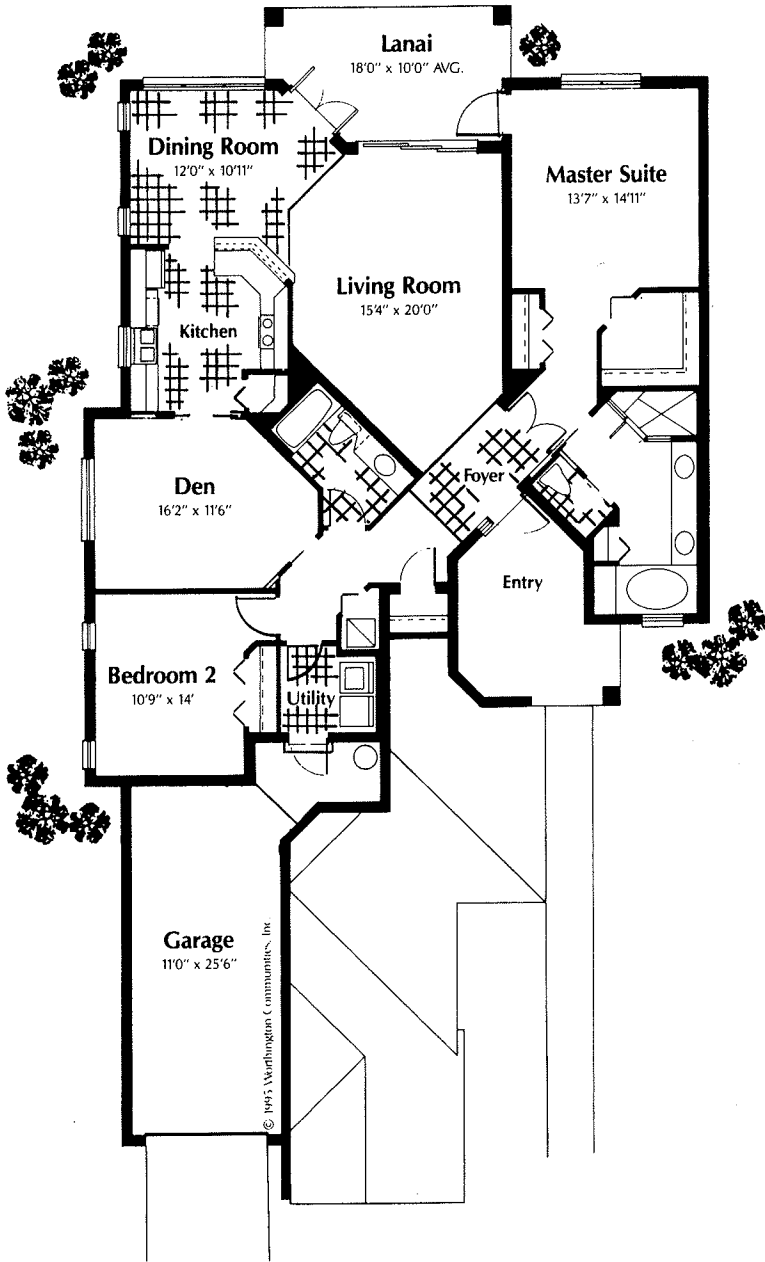

VANDERBILT COUNTRY CLUB

Wedgewood

Carriage Homes

W WORTHINGTON™
COMMUNITIES

Continuing The Tradition Of Excellence.

Oxford

Living Area	1,856
Lanai	160
Garage	331
Total Sq. Ft.	2,347

Newport

Living Area	2,115
Lanai	160
Garage	340
Total Sq. Ft.	2,615

Lancaster

Living Area	1,512
Lanai	236
Garage	301
Total Sq. Ft.	2,049

Lancaster III

Living Area	1,759
Lanai	236
Garage	338
Total Sq. Ft.	2,333

Lancaster II

First Floor

Second Floor

TYPE V BUILDING FLOOR PLAN

First Floor

Second Floor