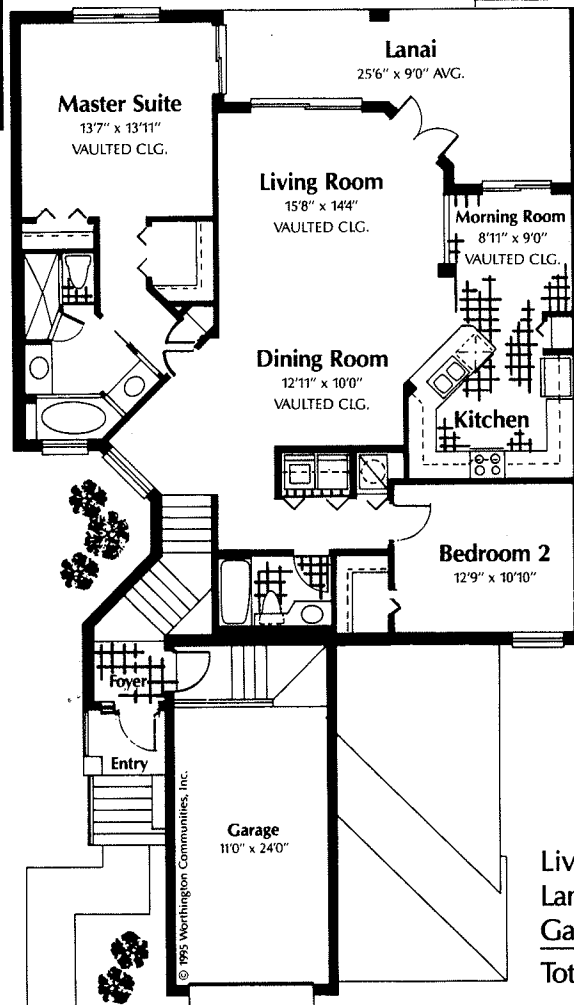

VANDERBILT COUNTRY CLUB

Wedgewood

Carriage Homes

W WORTHINGTON™
COMMUNITIES

Continuing The Tradition Of Excellence.

Oxford

Living Area	1,856
Lanai	160
Garage	331
Total Sq. Ft.	2,347

Newport

Living Area	2,115
Lanai	160
Garage	340
Total Sq. Ft.	2,615

Lancaster

Living Area	1,512
Lanai	236
Garage	301
Total Sq. Ft.	2,049

Lancaster III

Living Area	1,759
Lanai	236
Garage	338
Total Sq. Ft.	2,333

Lancaster II

Living Area	1,558
Lanai	236
Garage	338
Total Sq. Ft.	2,132

Nottingham

Nottingham II

Living Area	1,724
Lanai	266
Garage	342
Total Sq. Ft.	2,352

Living Area	1,857
Lanai	259
Garage	366
Total Sq. Ft.	2,482

TYPE II BUILDING FLOOR PLAN

First Floor

Second Floor

TYPE V BUILDING FLOOR PLAN

First Floor

Second Floor