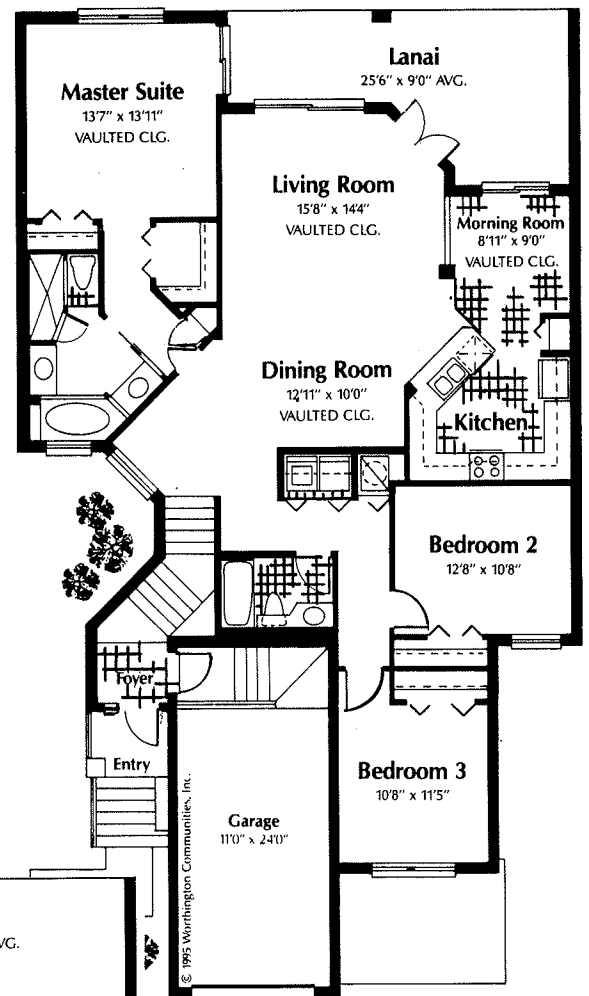

VANDERBILT COUNTRY CLUB

Wedgewood

Carriage Homes

W WORTHINGTON™
COMMUNITIES

Continuing The Tradition Of Excellence.

Oxford

Living Area	1,856
Lanai	160
Garage	331
Total Sq. Ft.	2,347

Newport

Living Area	2,115
Lanai	160
Garage	340
Total Sq. Ft.	2,615

Lancaster

Living Area	1,512
Lanai	236
Garage	301
Total Sq. Ft.	2,049

Lancaster III

Living Area	1,759
Lanai	236
Garage	338
Total Sq. Ft.	2,333

Lancaster II

First Floor

Second Floor

TYPE V BUILDING FLOOR PLAN

First Floor

Second Floor