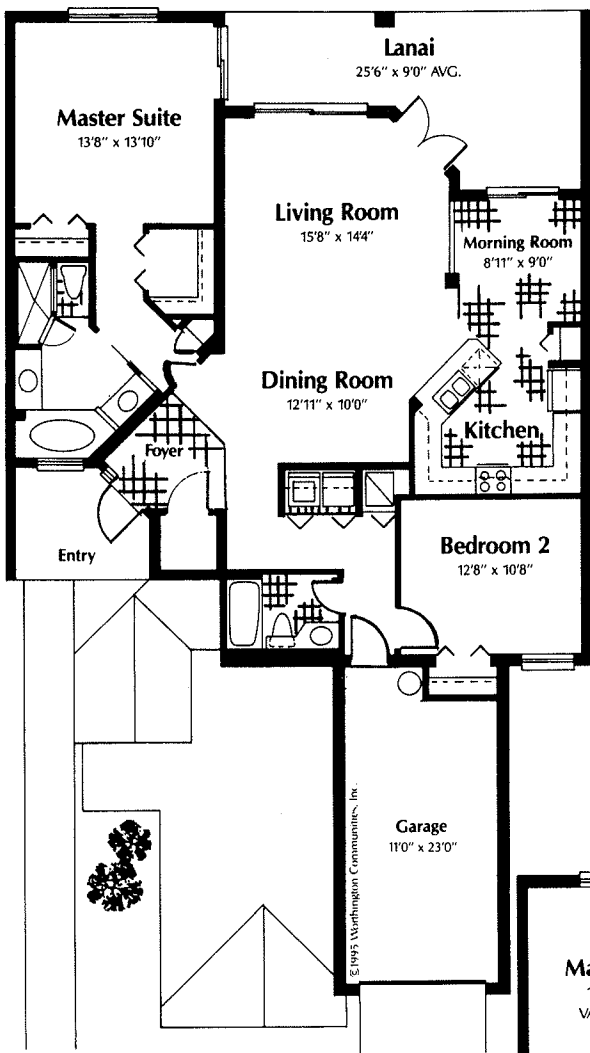

VANDERBILT COUNTRY CLUB

Wedgewood

Carriage Homes

W WORTHINGTON™
COMMUNITIES

Continuing The Tradition Of Excellence.

Oxford

Living Area	1,856
Lanai	160
Garage	331
Total Sq. Ft.	2,347

Newport

Living Area	2,115
Lanai	160
Garage	340
Total Sq. Ft.	2,615

Lancaster

Living Area	1,512
Lanai	236
Garage	301
Total Sq. Ft.	2,049

Lancaster III

Living Area	1,759
Lanai	236
Garage	338
Total Sq. Ft.	2,333

Lancaster II

Living Area	1,558
Lanai	236
Garage	338
Total Sq. Ft.	2,132

Nottingham

Nottingham II

Living Area	1,724
Lanai	266
Garage	342
Total Sq. Ft.	2,352

Living Area	1,857
Lanai	259
Garage	366
Total Sq. Ft.	2,482

TYPE II BUILDING FLOOR PLAN

First Floor

Second Floor

TYPE V BUILDING FLOOR PLAN

First Floor

Second Floor