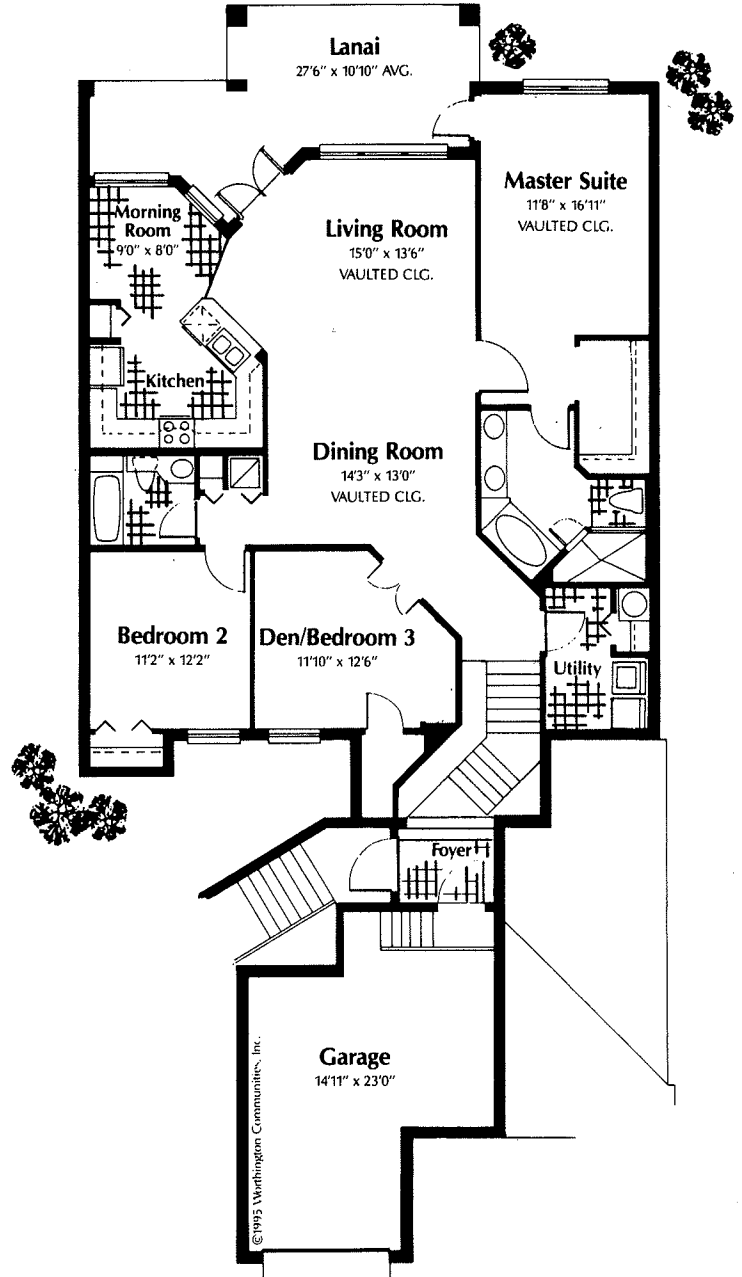

VANDERBILT COUNTRY CLUB

Wedgewood

Carriage Homes

W WORTHINGTON™
COMMUNITIES

Continuing The Tradition Of Excellence.

Oxford

Living Area	1,856
Lanai	160
Garage	331
Total Sq. Ft.	2,347

Newport

Living Area	2,115
Lanai	160
Garage	340
Total Sq. Ft.	2,615

Lancaster

Living Area	1,512
Lanai	236
Garage	301
Total Sq. Ft.	2,049

Lancaster III

Living Area	1,759
Lanai	236
Garage	338
Total Sq. Ft.	2,333

Lancaster II

Living Area	1,558
Lanai	236
Garage	338
Total Sq. Ft.	2,132

Nottingham

Nottingham II

Living Area	1,724
Lanai	266
Garage	342
Total Sq. Ft.	2,352

Living Area	1,857
Lanai	259
Garage	366
Total Sq. Ft.	2,482

TYPE II BUILDING FLOOR PLAN

First Floor

Second Floor

TYPE V BUILDING FLOOR PLAN

First Floor

Second Floor