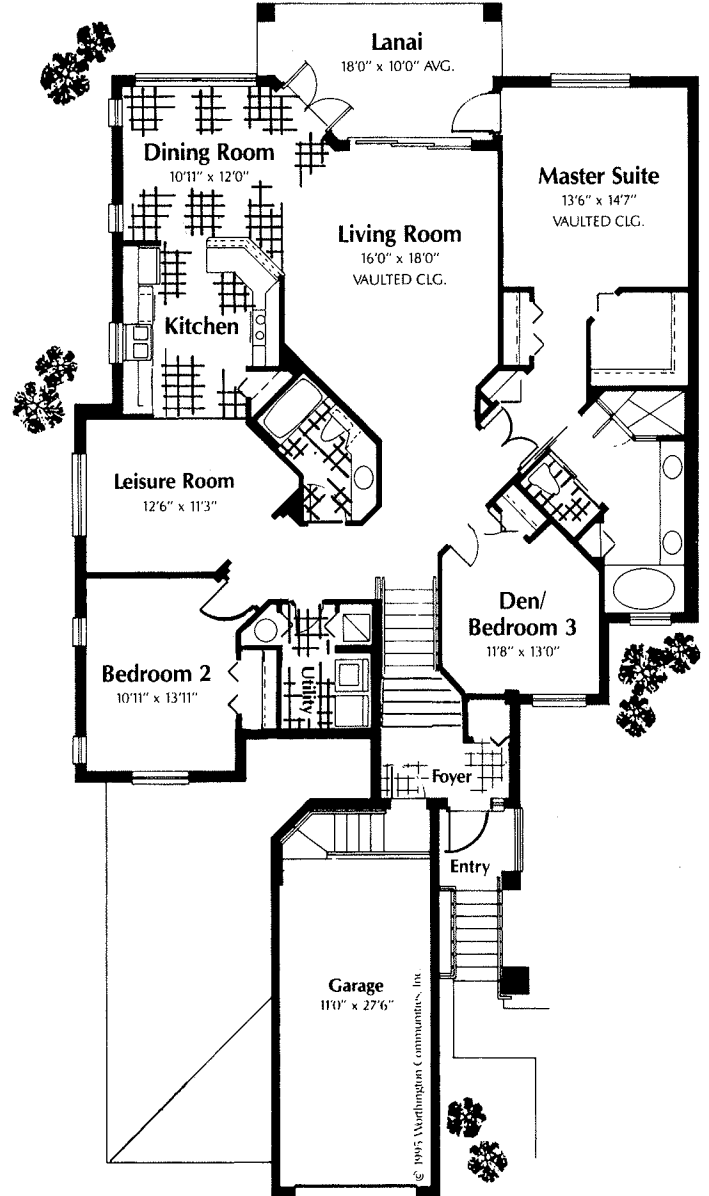

VANDERBILT COUNTRY CLUB

Wedgewood

Carriage Homes

W WORTHINGTON™
COMMUNITIES

Continuing The Tradition Of Excellence.

Oxford

Living Area	1,856
Lanai	160
Garage	331
Total Sq. Ft.	2,347

Newport

Living Area	2,115
Lanai	160
Garage	340
Total Sq. Ft.	2,615

Lancaster

Living Area	1,512
Lanai	236
Garage	301
Total Sq. Ft.	2,049

Lancaster III

Living Area	1,759
Lanai	236
Garage	338
Total Sq. Ft.	2,333

Lancaster II

Living Area	1,558
Lanai	236
Garage	338
Total Sq. Ft.	2,132

Nottingham

Nottingham II

Living Area	1,724
Lanai	266
Garage	342
Total Sq. Ft.	2,352

Living Area	1,857
Lanai	259
Garage	366
Total Sq. Ft.	2,482

TYPE II BUILDING FLOOR PLAN

First Floor

Second Floor

TYPE V BUILDING FLOOR PLAN

First Floor

Second Floor