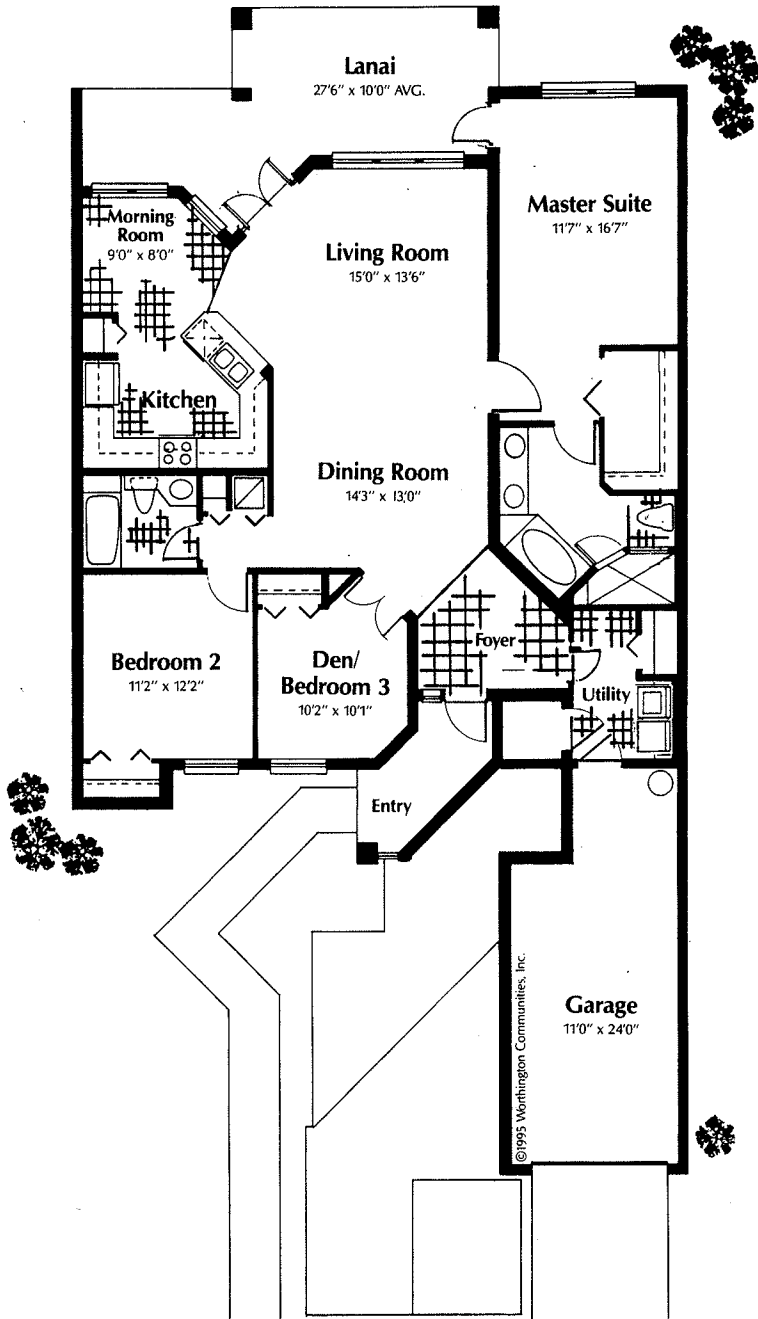

VANDERBILT COUNTRY CLUB

Wedgewood

Carriage Homes

W WORTHINGTON™
COMMUNITIES

Continuing The Tradition Of Excellence.

Oxford

Living Area	1,856
Lanai	160
Garage	331
Total Sq. Ft.	2,347

Newport

Living Area	2,115
Lanai	160
Garage	340
Total Sq. Ft.	2,615

Lancaster

Living Area	1,512
Lanai	236
Garage	301
Total Sq. Ft.	2,049

Lancaster III

Living Area	1,759
Lanai	236
Garage	338
Total Sq. Ft.	2,333

Lancaster II

Living Area	1,558
Lanai	236
Garage	338
Total Sq. Ft.	2,132

Nottingham

Nottingham II

Living Area	1,724
Lanai	266
Garage	342
Total Sq. Ft.	2,352

Living Area	1,857
Lanai	259
Garage	366
Total Sq. Ft.	2,482

TYPE II BUILDING FLOOR PLAN

First Floor

Second Floor

TYPE V BUILDING FLOOR PLAN

First Floor

Second Floor