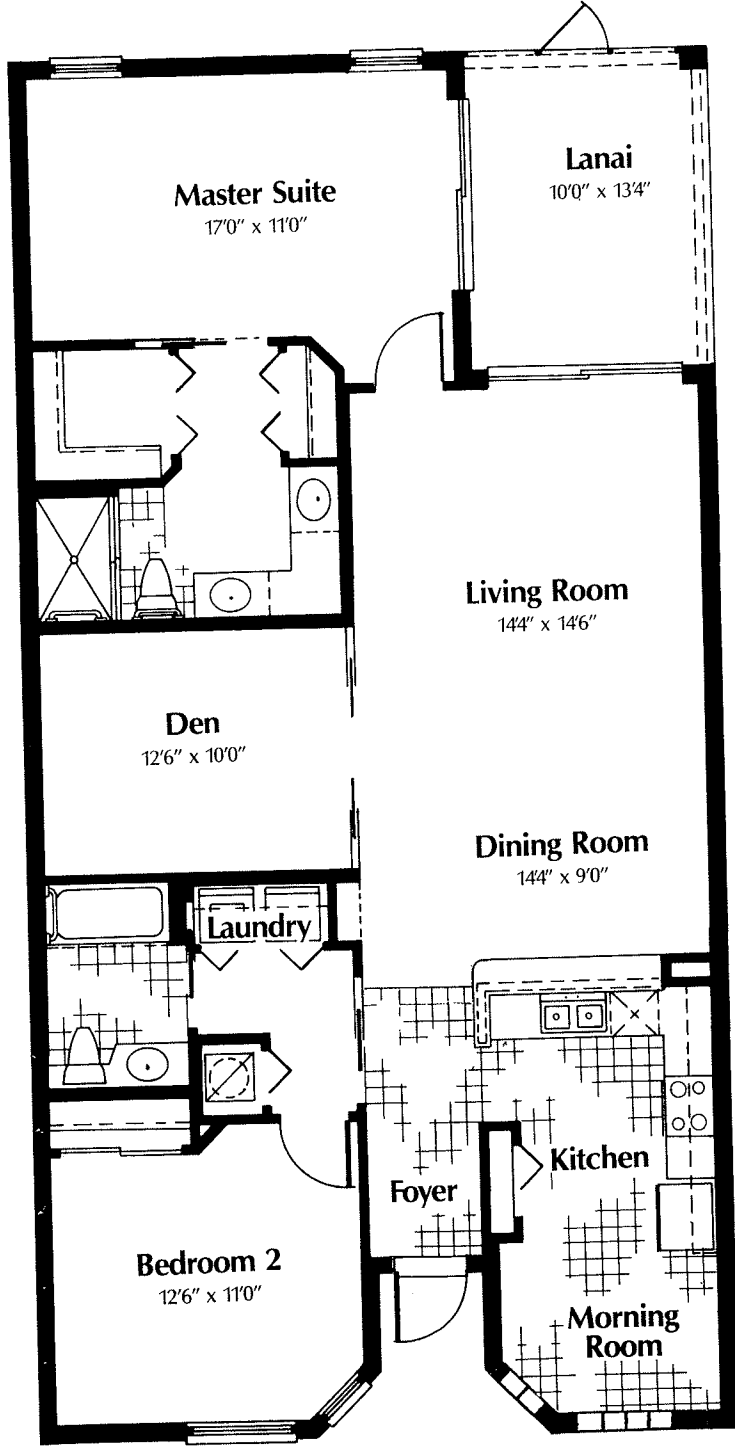

VANDERBILT COUNTRY CLUB

Waterford Condominiums

W WORTHINGTON™
COMMUNITIES

Continuing The Tradition Of Excellence.

Hampton

Living Area	1,282
Lanai	95
<hr/> Total Sq. Ft.	<hr/> 1,377

Aston

Living Area	1,440
Lanai	133
<hr/>	
Total Sq. Ft.	1,573

Brighton

Living Area	1,700
Lanai w/Storage	243
Total Sq. Ft.	1,943

Worthington Communities, Inc. reserves the right to make modifications to floor plans, materials, and specifications without notice. Dimensions are approximate. Illustrations are artist renderings only. ORAL REPRESENTATIONS CANNOT BE RELIED UPON AS CORRECTLY STATING REPRESENTATIONS OF THE DEVELOPER. FOR CORRECT REPRESENTATIONS, MAKE REFERENCE TO THE DOCUMENTS REQUIRED BY SECTION 718.503, FLORIDA STATUTES, TO BE FURNISHED BY A DEVELOPER TO A BUYER OR LESSEE.