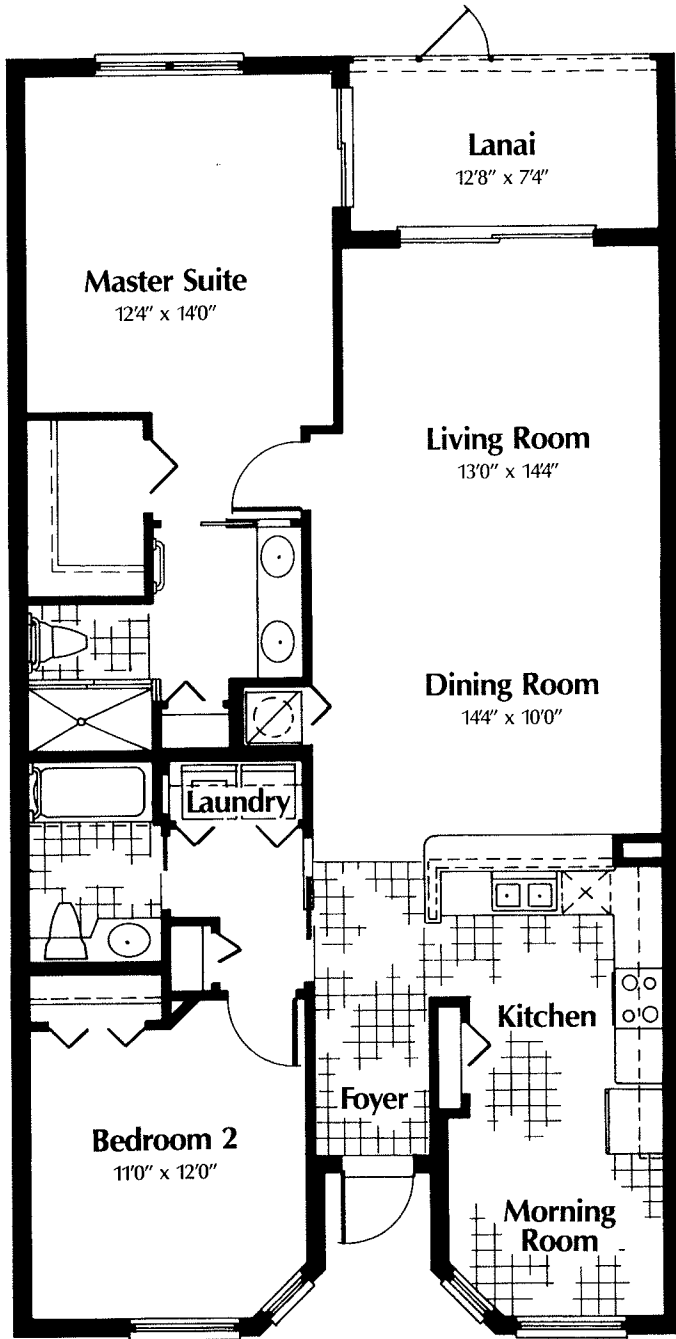

VANDERBILT COUNTRY CLUB

Waterford Condominiums

W WORTHINGTON™
COMMUNITIES

Continuing The Tradition Of Excellence.

Hampton

Living Area	1,282
Lanai	95
<hr/> Total Sq. Ft.	<hr/> 1,377

Aston

Living Area	1,440
Lanai	133
<hr/>	
Total Sq. Ft.	1,573

Brighton

Living Area	1,700
Lanai w/Storage	243
Total Sq. Ft.	1,943

Worthington Communities, Inc. reserves the right to make modifications to floor plans, materials, and specifications without notice. Dimensions are approximate. Illustrations are artist renderings only. ORAL REPRESENTATIONS CANNOT BE RELIED UPON AS CORRECTLY STATING REPRESENTATIONS OF THE DEVELOPER. FOR CORRECT REPRESENTATIONS, MAKE REFERENCE TO THE DOCUMENTS REQUIRED BY SECTION 718.503, FLORIDA STATUTES, TO BE FURNISHED BY A DEVELOPER TO A BUYER OR LESSEE.