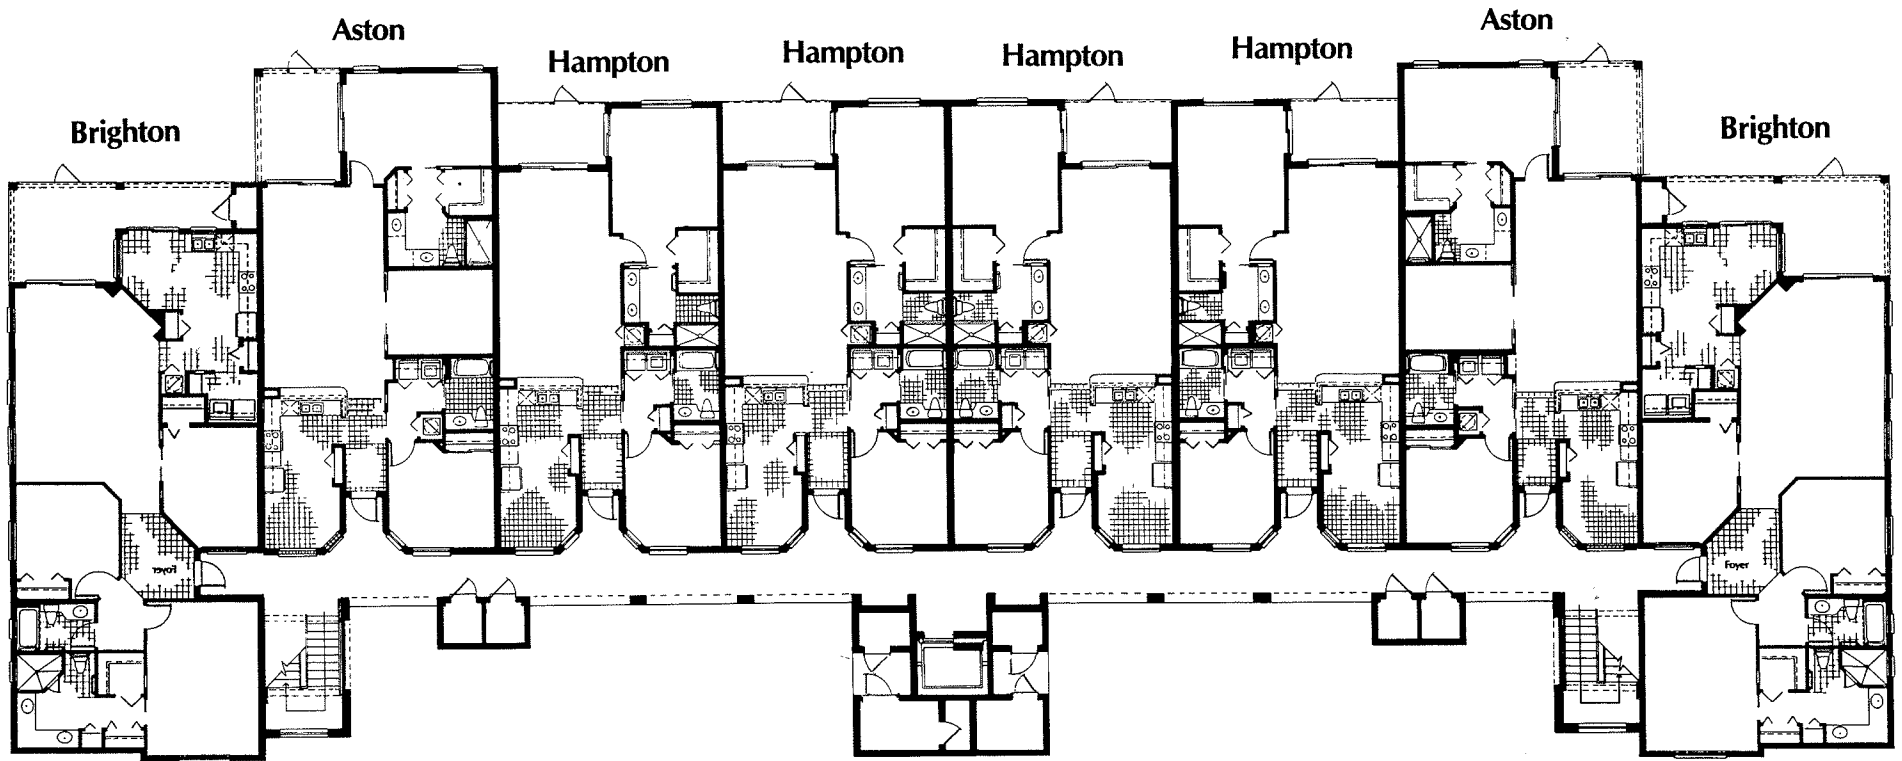

VANDERBILT COUNTRY CLUB

Waterford Condominiums

W WORTHINGTON™
COMMUNITIES

Continuing The Tradition Of Excellence.

Hampton

Living Area	1,282
Lanai	95
<hr/> Total Sq. Ft.	<hr/> 1,377

Aston

Living Area	1,440
Lanai	133
<hr/>	
Total Sq. Ft.	1,573

Brighton

Living Area	1,700
Lanai w/Storage	243
Total Sq. Ft.	1,943

Worthington Communities, Inc. reserves the right to make modifications to floor plans, materials, and specifications without notice. Dimensions are approximate. Illustrations are artist renderings only. ORAL REPRESENTATIONS CANNOT BE RELIED UPON AS CORRECTLY STATING REPRESENTATIONS OF THE DEVELOPER. FOR CORRECT REPRESENTATIONS, MAKE REFERENCE TO THE DOCUMENTS REQUIRED BY SECTION 718.503, FLORIDA STATUTES, TO BE FURNISHED BY A DEVELOPER TO A BUYER OR LESSEE.