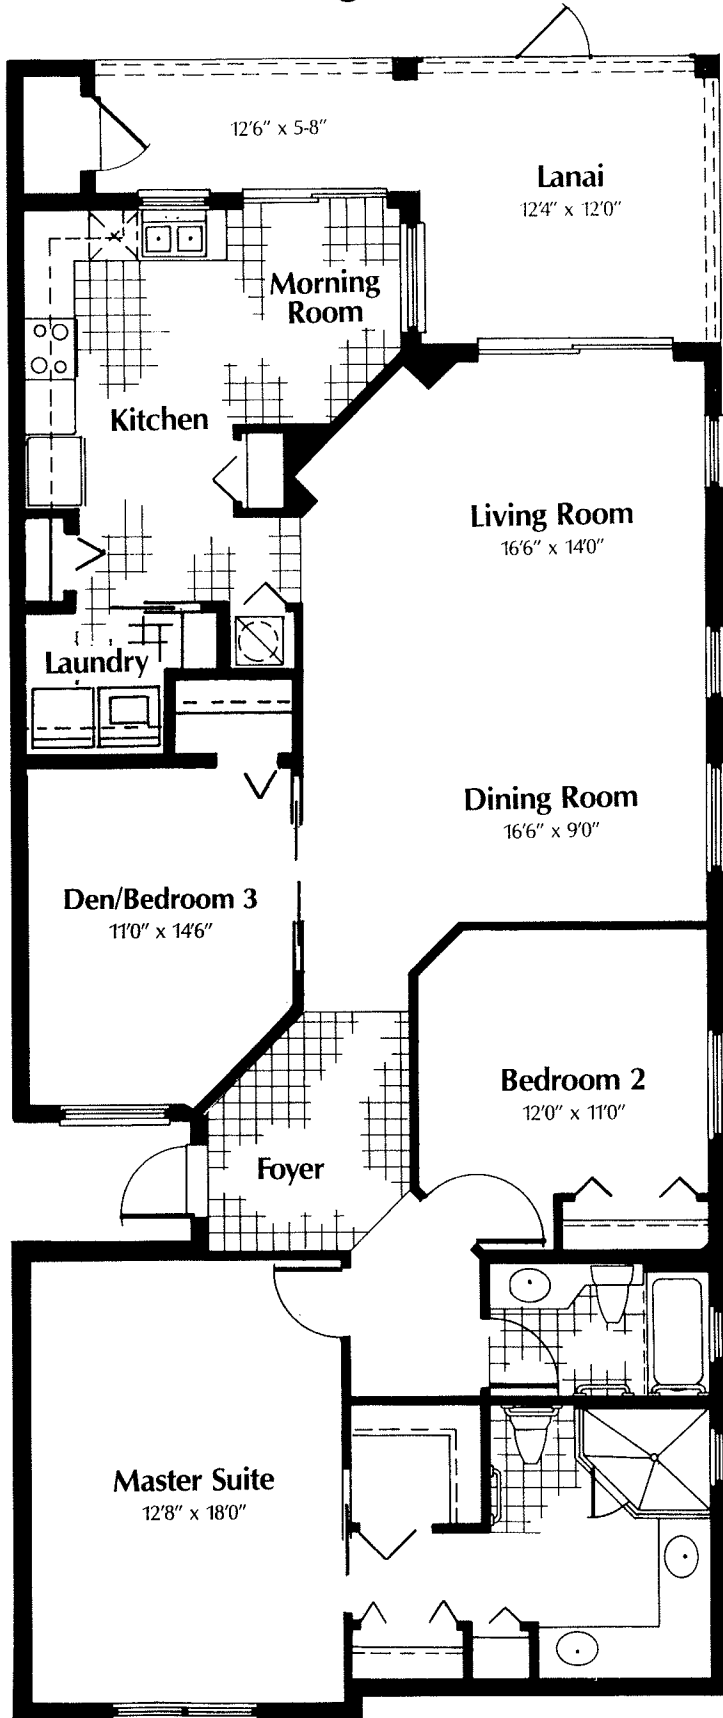

VANDERBILT COUNTRY CLUB

Waterford Condominiums

W WORTHINGTON™
COMMUNITIES

Continuing The Tradition Of Excellence.

Hampton

Living Area	1,282
Lanai	95
<hr/> Total Sq. Ft.	<hr/> 1,377

Aston

Living Area	1,440
Lanai	133
<hr/>	
Total Sq. Ft.	1,573

Brighton

Living Area	1,700
Lanai w/Storage	243
Total Sq. Ft.	1,943

Worthington Communities, Inc. reserves the right to make modifications to floor plans, materials, and specifications without notice. Dimensions are approximate. Illustrations are artist renderings only. ORAL REPRESENTATIONS CANNOT BE RELIED UPON AS CORRECTLY STATING REPRESENTATIONS OF THE DEVELOPER. FOR CORRECT REPRESENTATIONS, MAKE REFERENCE TO THE DOCUMENTS REQUIRED BY SECTION 718.503, FLORIDA STATUTES, TO BE FURNISHED BY A DEVELOPER TO A BUYER OR LESSEE.