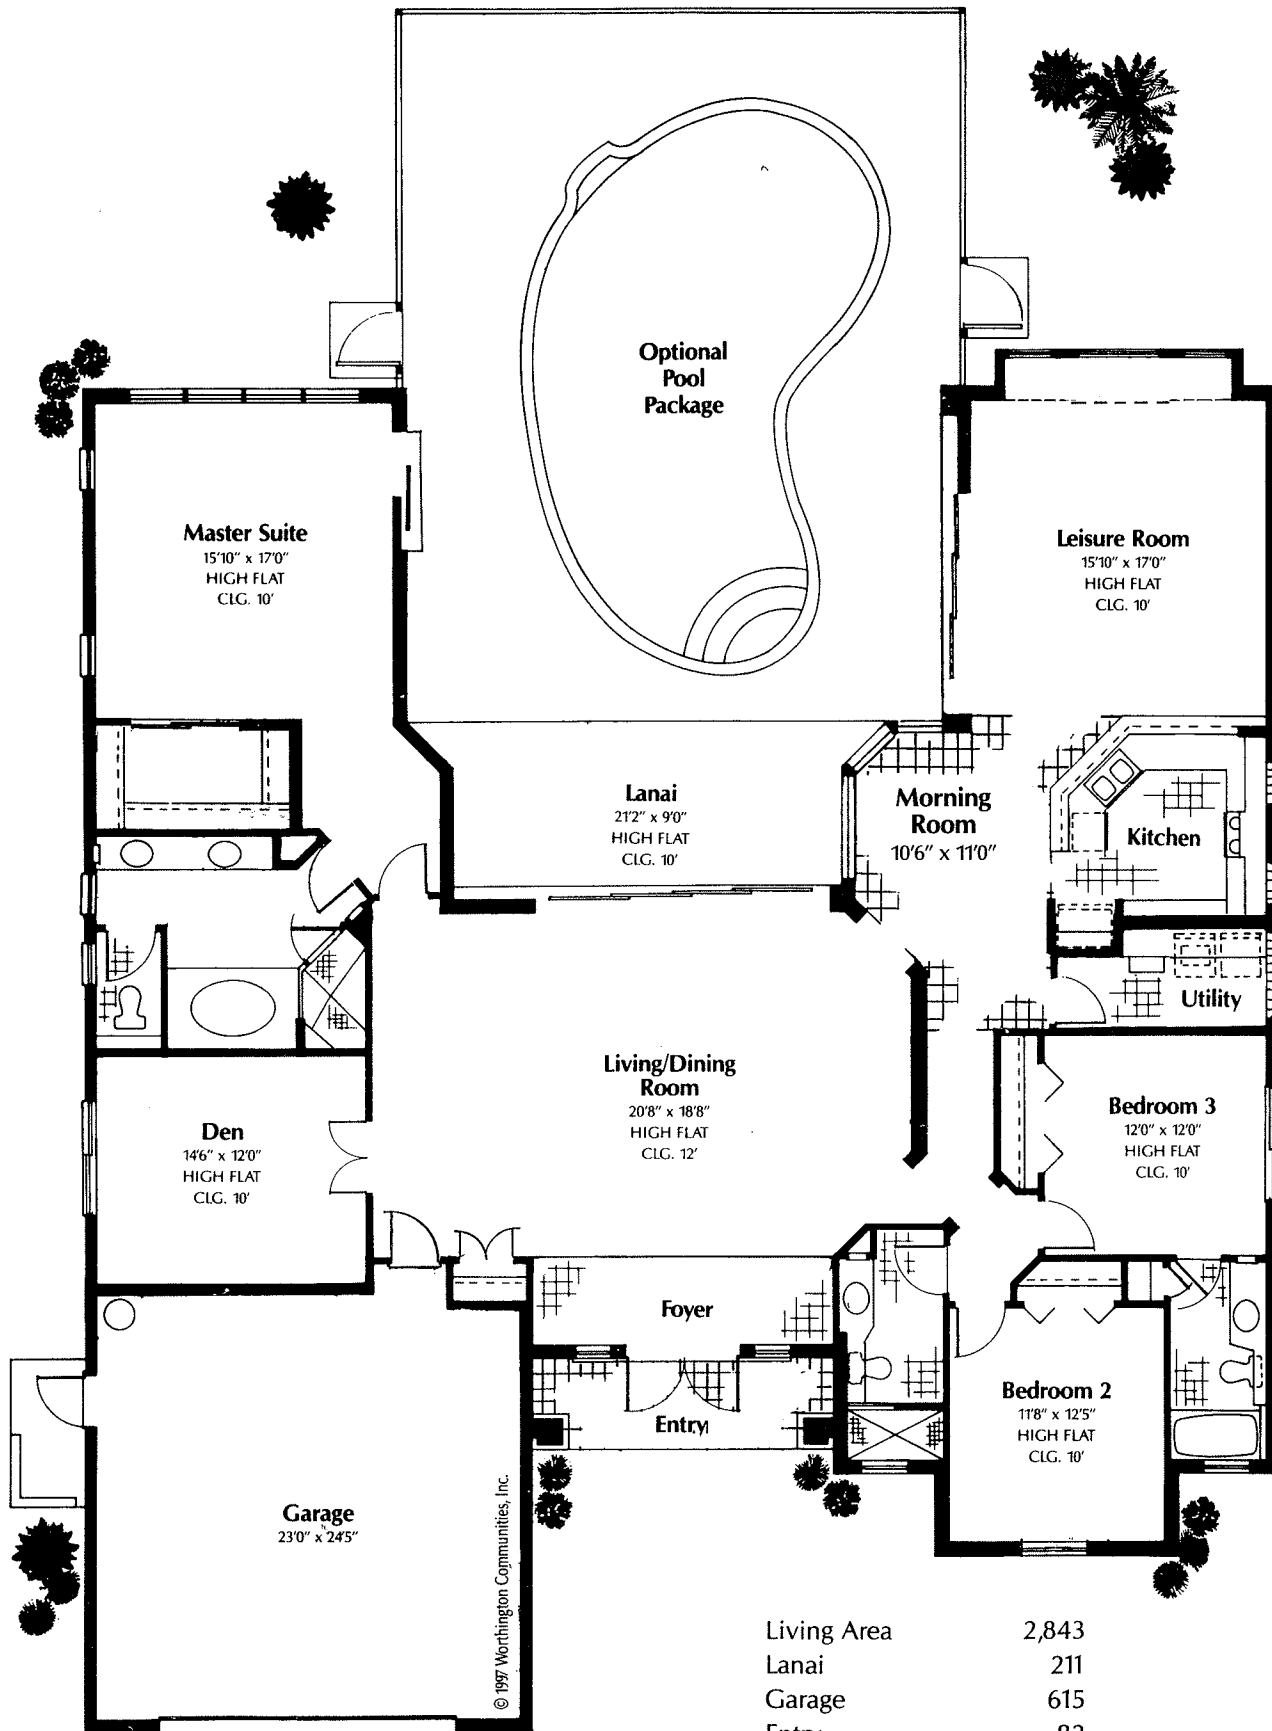

Living Area	2,843
Lanai	211
Garage	615
Entry	82
Total Sq. Ft.	3,751

© 1997 Worthington Communities, Inc.

Worthington Communities, Inc. reserves the right to make modifications to floor plans, materials and specifications without notice. Dimensions are approximate. Illustrations are artist renderings only.

Riviera

© 1997 Worthington Communities, Inc.

Living Area	2,843
Lanai	211
Garage	615
Entry	82
Total Sq. Ft.	3,751

Worthington Communities, Inc. reserves the right to make modifications to floor plans, materials and specifications without notice. Dimensions are approximate. Illustrations are artist renderings only.