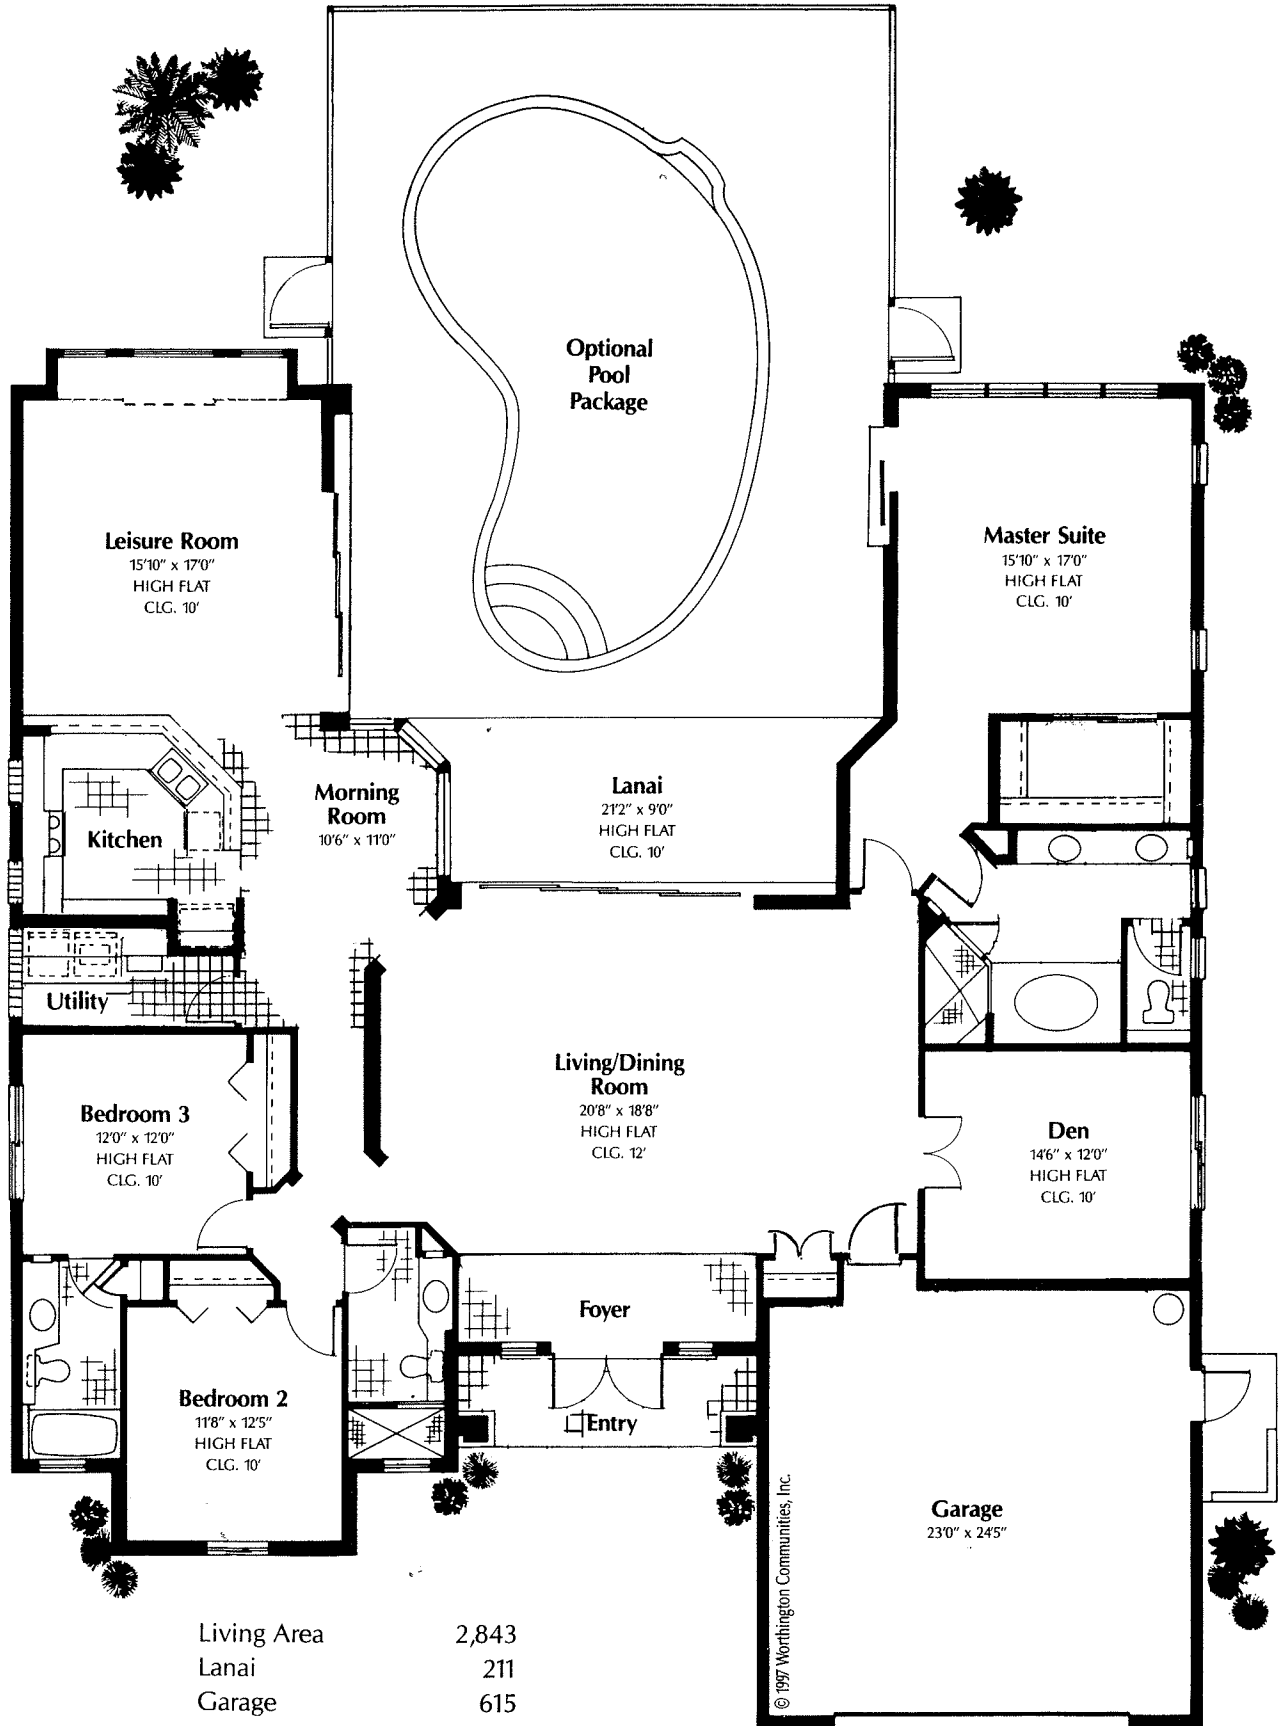

Living Area	2,843
Lanai	211
Garage	615
Entry	82
Total Sq. Ft.	3,751

© 1997 Worthington Communities, Inc.

Worthington Communities, Inc. reserves the right to make modifications to floor plans, materials and specifications without notice. Dimensions are approximate. Illustrations are artist renderings only.

Riviera

© 1997 Worthington Communities, Inc.

Living Area	2,843
Lanai	211
Garage	615
Entry	82
Total Sq. Ft.	3,751

Worthington Communities, Inc. reserves the right to make modifications to floor plans, materials and specifications without notice. Dimensions are approximate. Illustrations are artist renderings only.