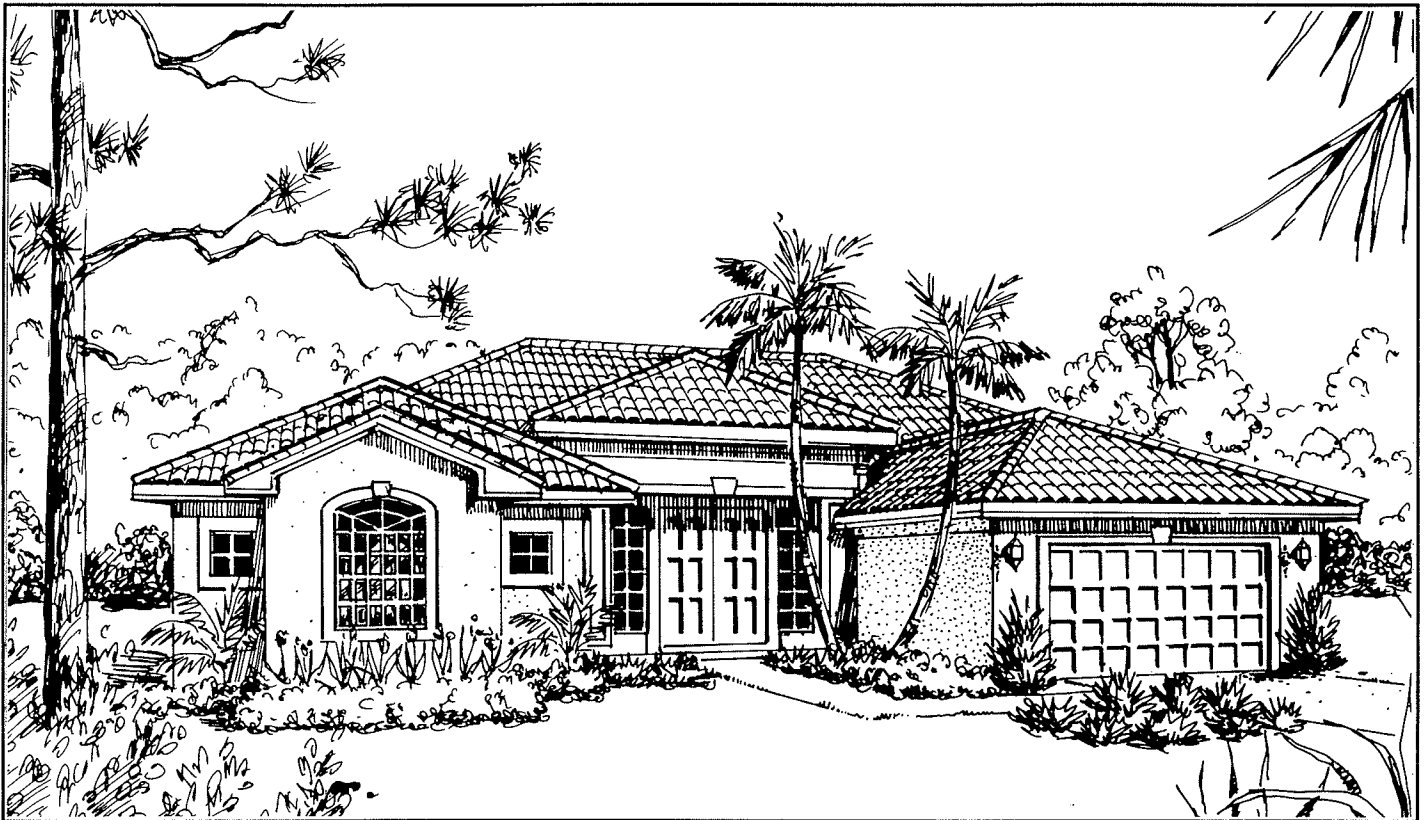

VANDERBILT COUNTRY CLUB

Riviera

Estate Home

W WORTHINGTON™
COMMUNITIES

Continuing The Tradition Of Excellence.

B

C

Riviera

Living Area	2,843
Lanai	211
Garage	615
Entry	82
Total Sq. Ft.	3,751

© 1997 Worthington Communities, Inc.

Worthington Communities, Inc. reserves the right to make modifications to floor plans, materials and specifications without notice. Dimensions are approximate. Illustrations are artist renderings only.