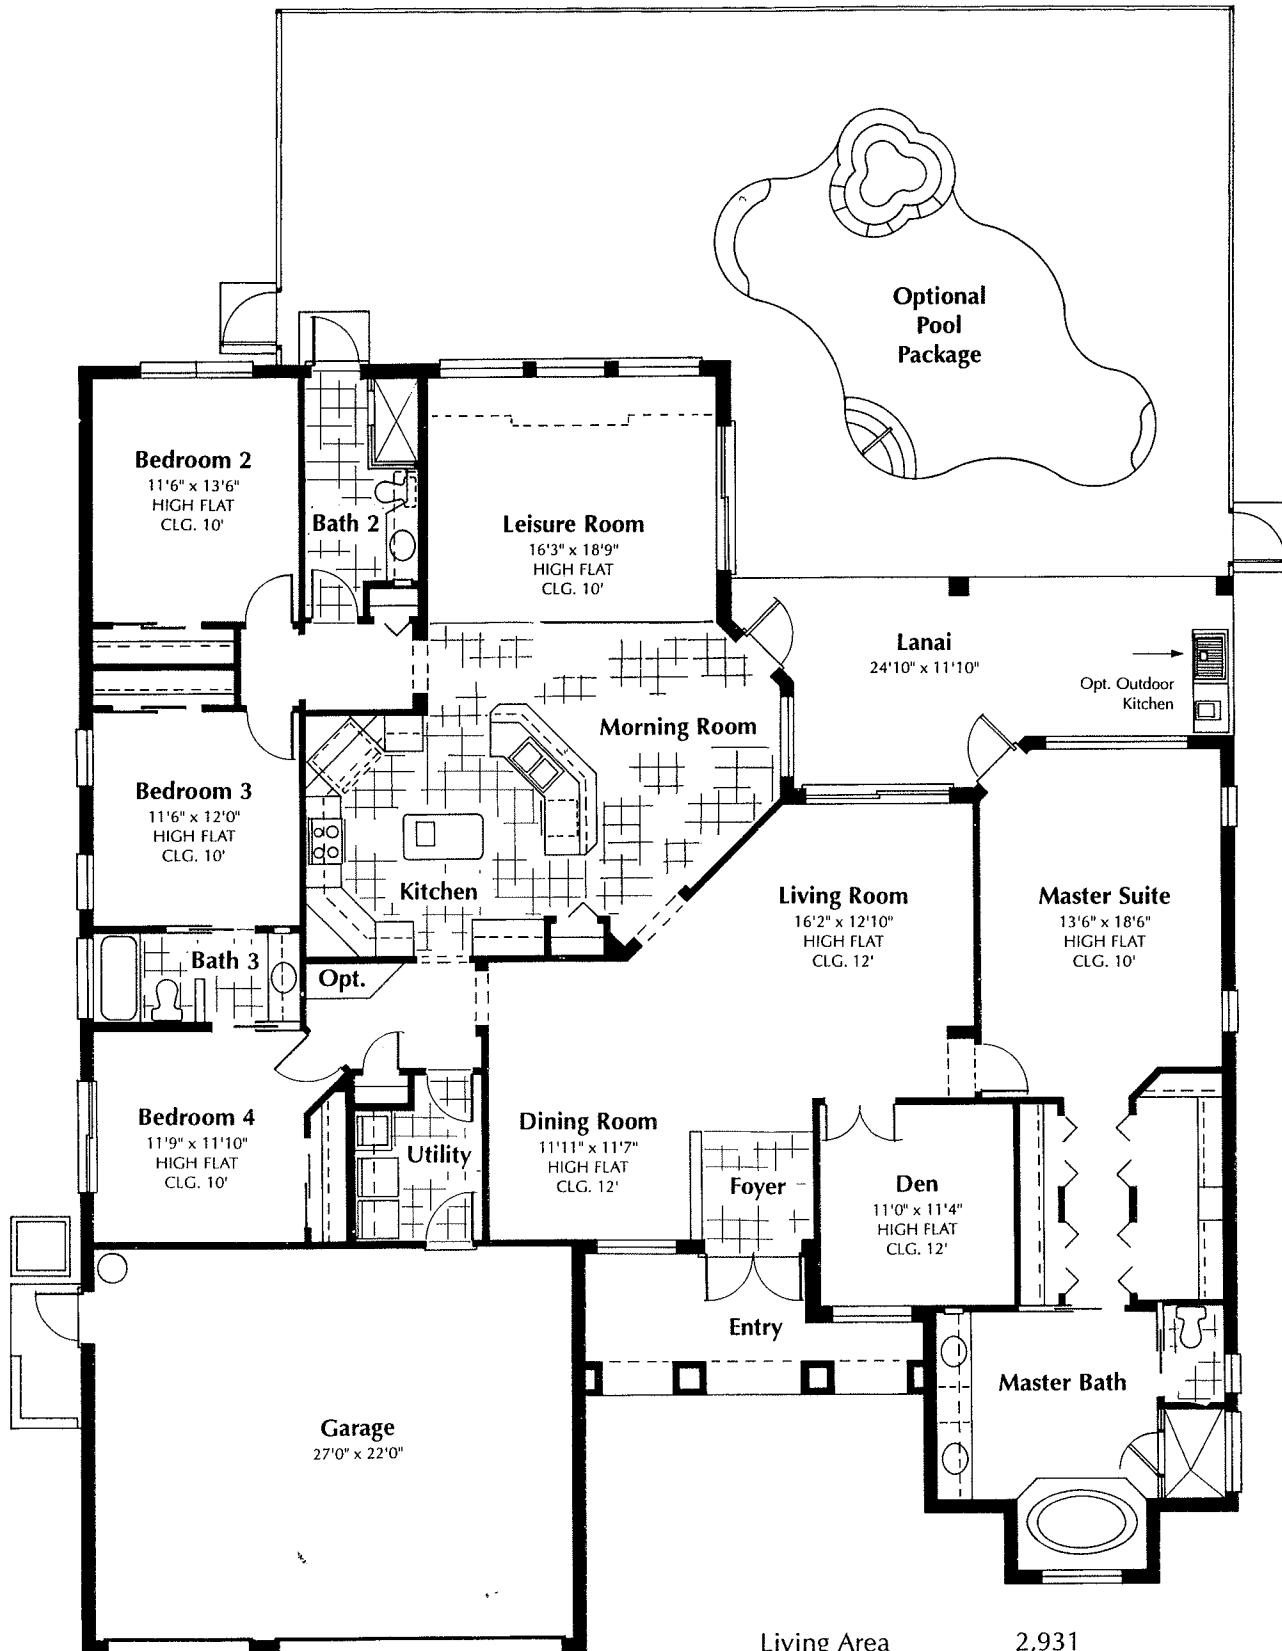

Monaco

Living Area	2,931
Lanai	271
Garage	642
Entry	123
Total Sq. Ft.	3,967

Worthington Communities, Inc. reserves the right to make modifications to floor plans, materials and specifications without notice. Dimensions are approximate. Illustrations are artist renderings only.