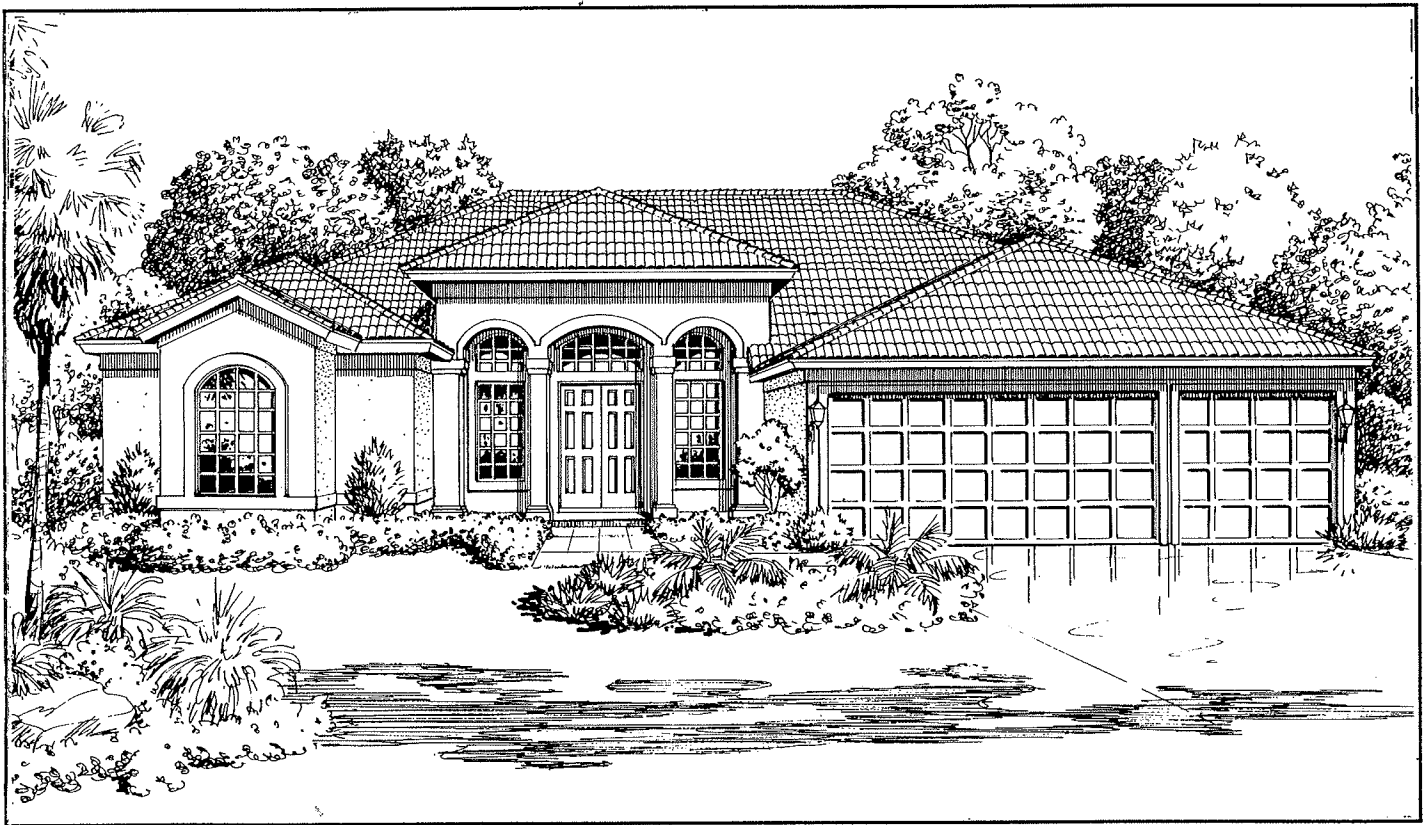

VANDERBILT COUNTRY CLUB

Monaco

Estate Home

A

W WORTHINGTON™
COMMUNITIES

Continuing The Tradition Of Excellence.

B

C

Monaco

Living Area	2,931
Lanai	271
Garage	642
Entry	123
Total Sq. Ft.	3,967

Worthington Communities, Inc. reserves the right to make modifications to floor plans, materials and specifications without notice. Dimensions are approximate. Illustrations are artist renderings only.