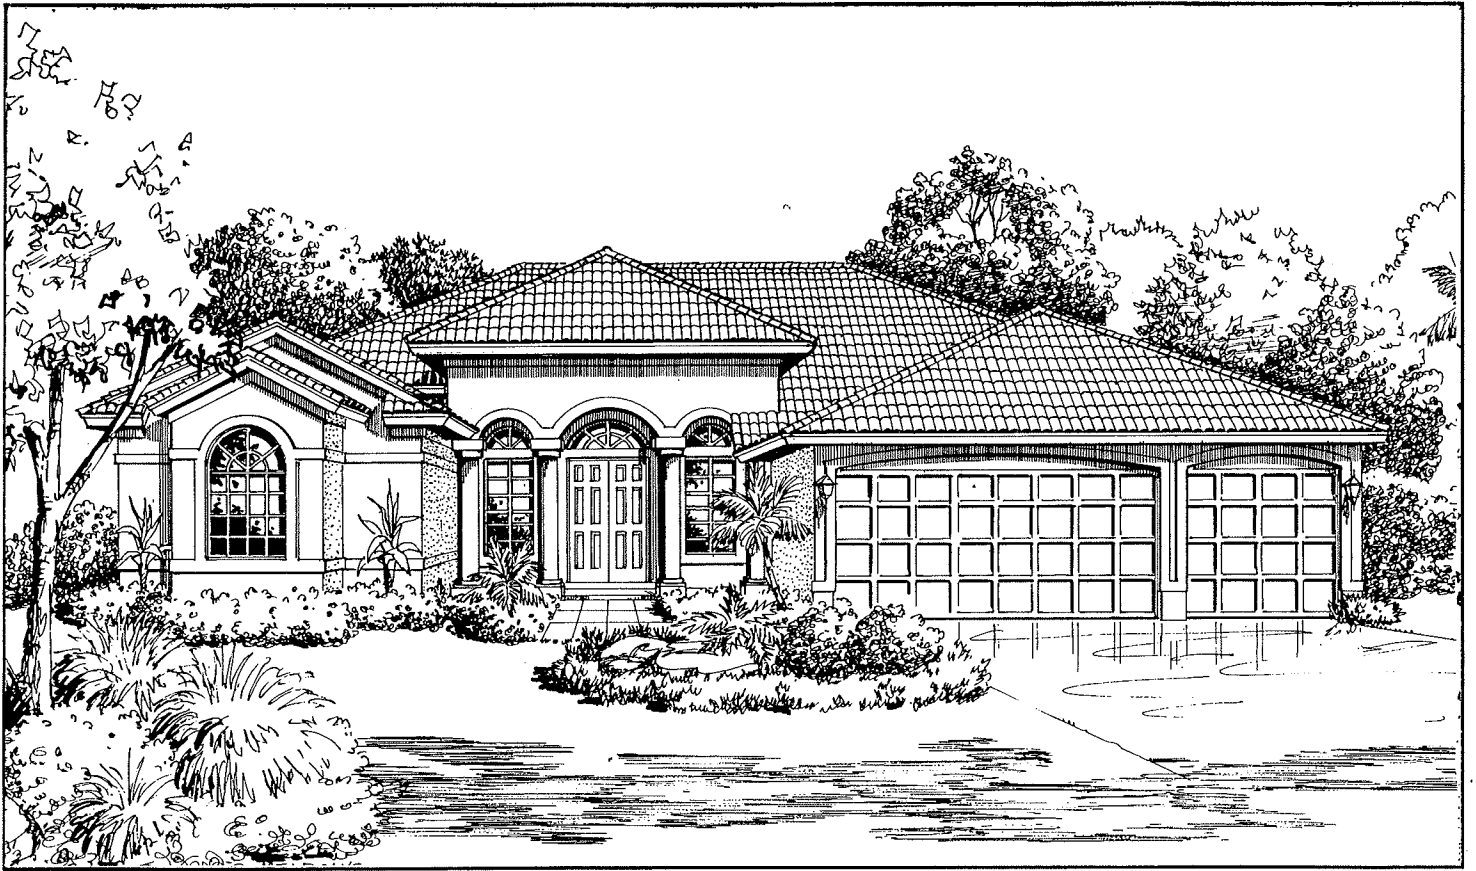

VANDERBILT COUNTRY CLUB

Monaco

Estate Home

A

W WORTHINGTON™
COMMUNITIES

Continuing The Tradition Of Excellence.

B

C

Monaco

Living Area	2,931
Lanai	271
Garage	642
Entry	123
Total Sq. Ft.	3,967

Worthington Communities, Inc. reserves the right to make modifications to floor plans, materials and specifications without notice. Dimensions are approximate. Illustrations are artist renderings only.