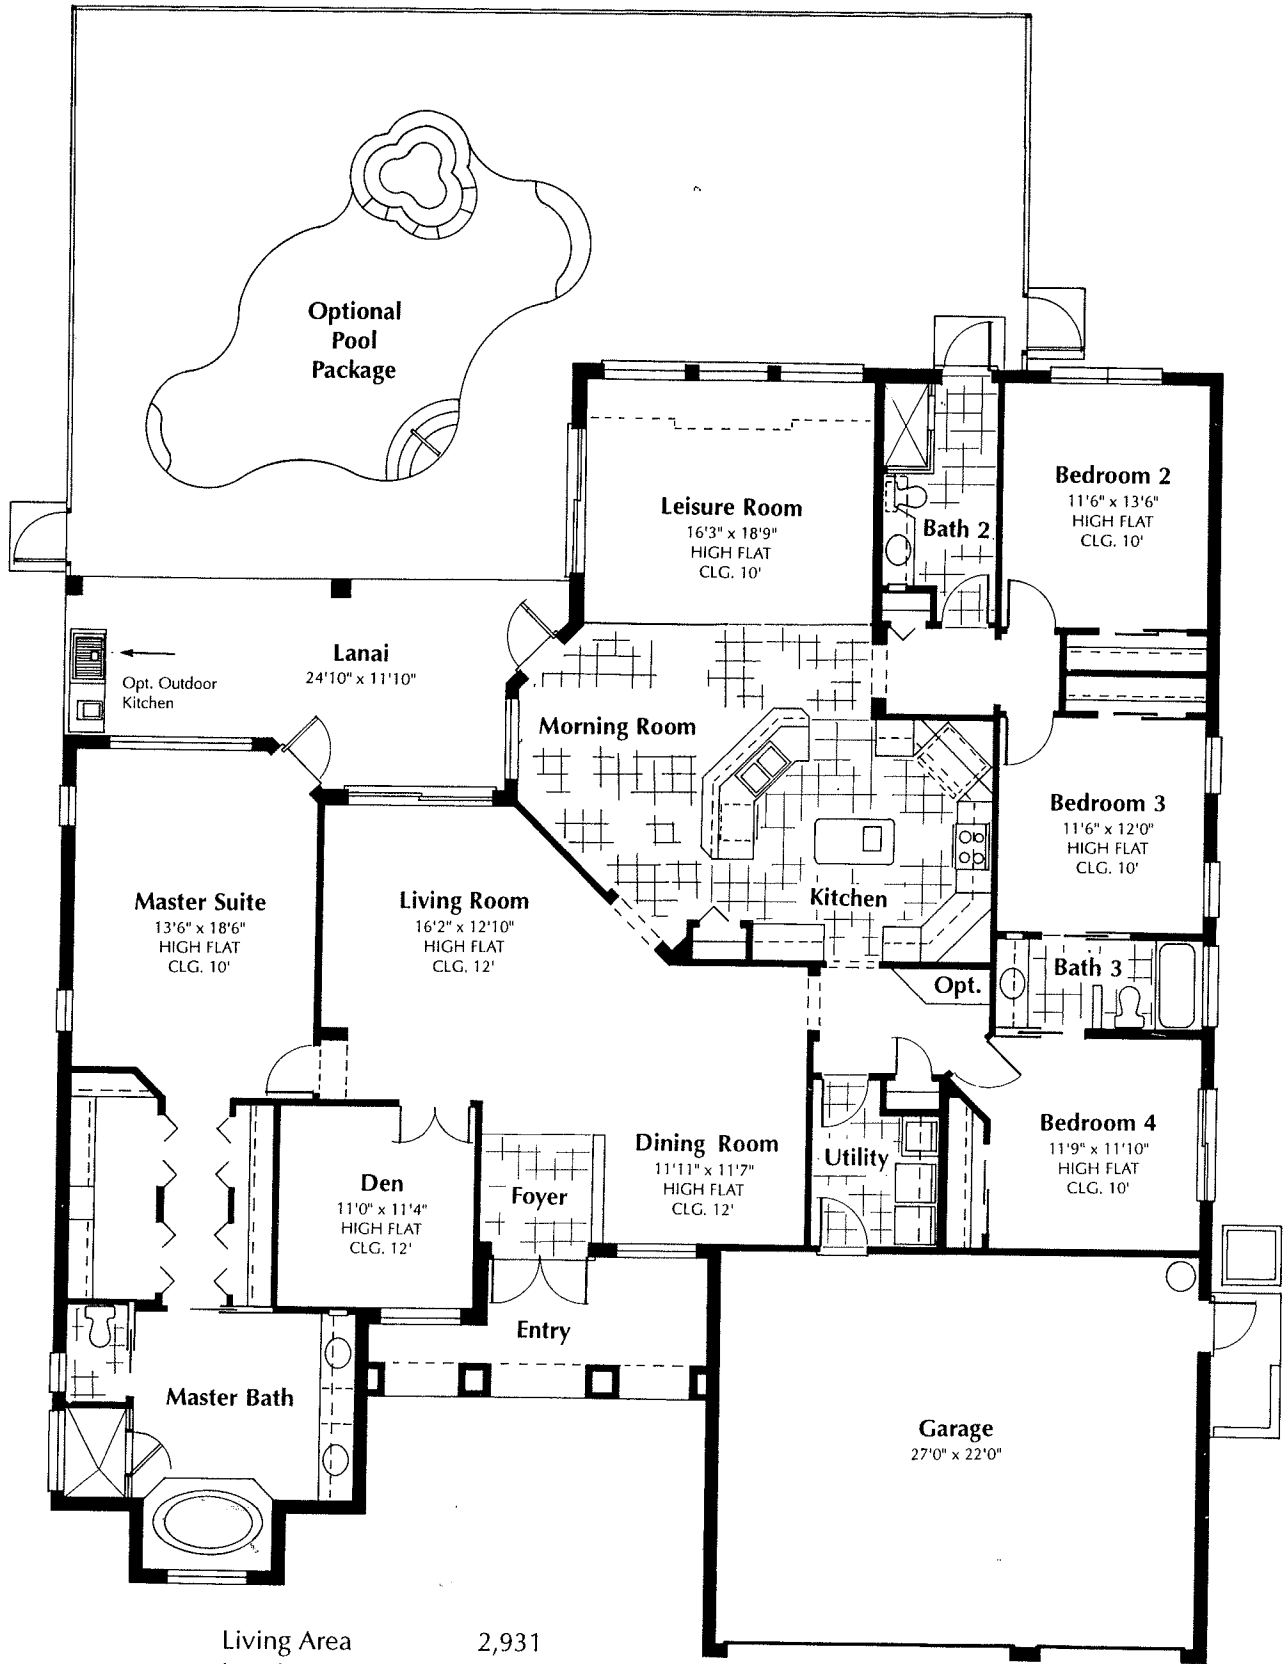

Monaco

Living Area	2,931
Lanai	271
Garage	642
Entry	123
Total Sq. Ft.	3,967

Worthington Communities, Inc. reserves the right to make modifications to floor plans, materials and specifications without notice. Dimensions are approximate. Illustrations are artist renderings only.