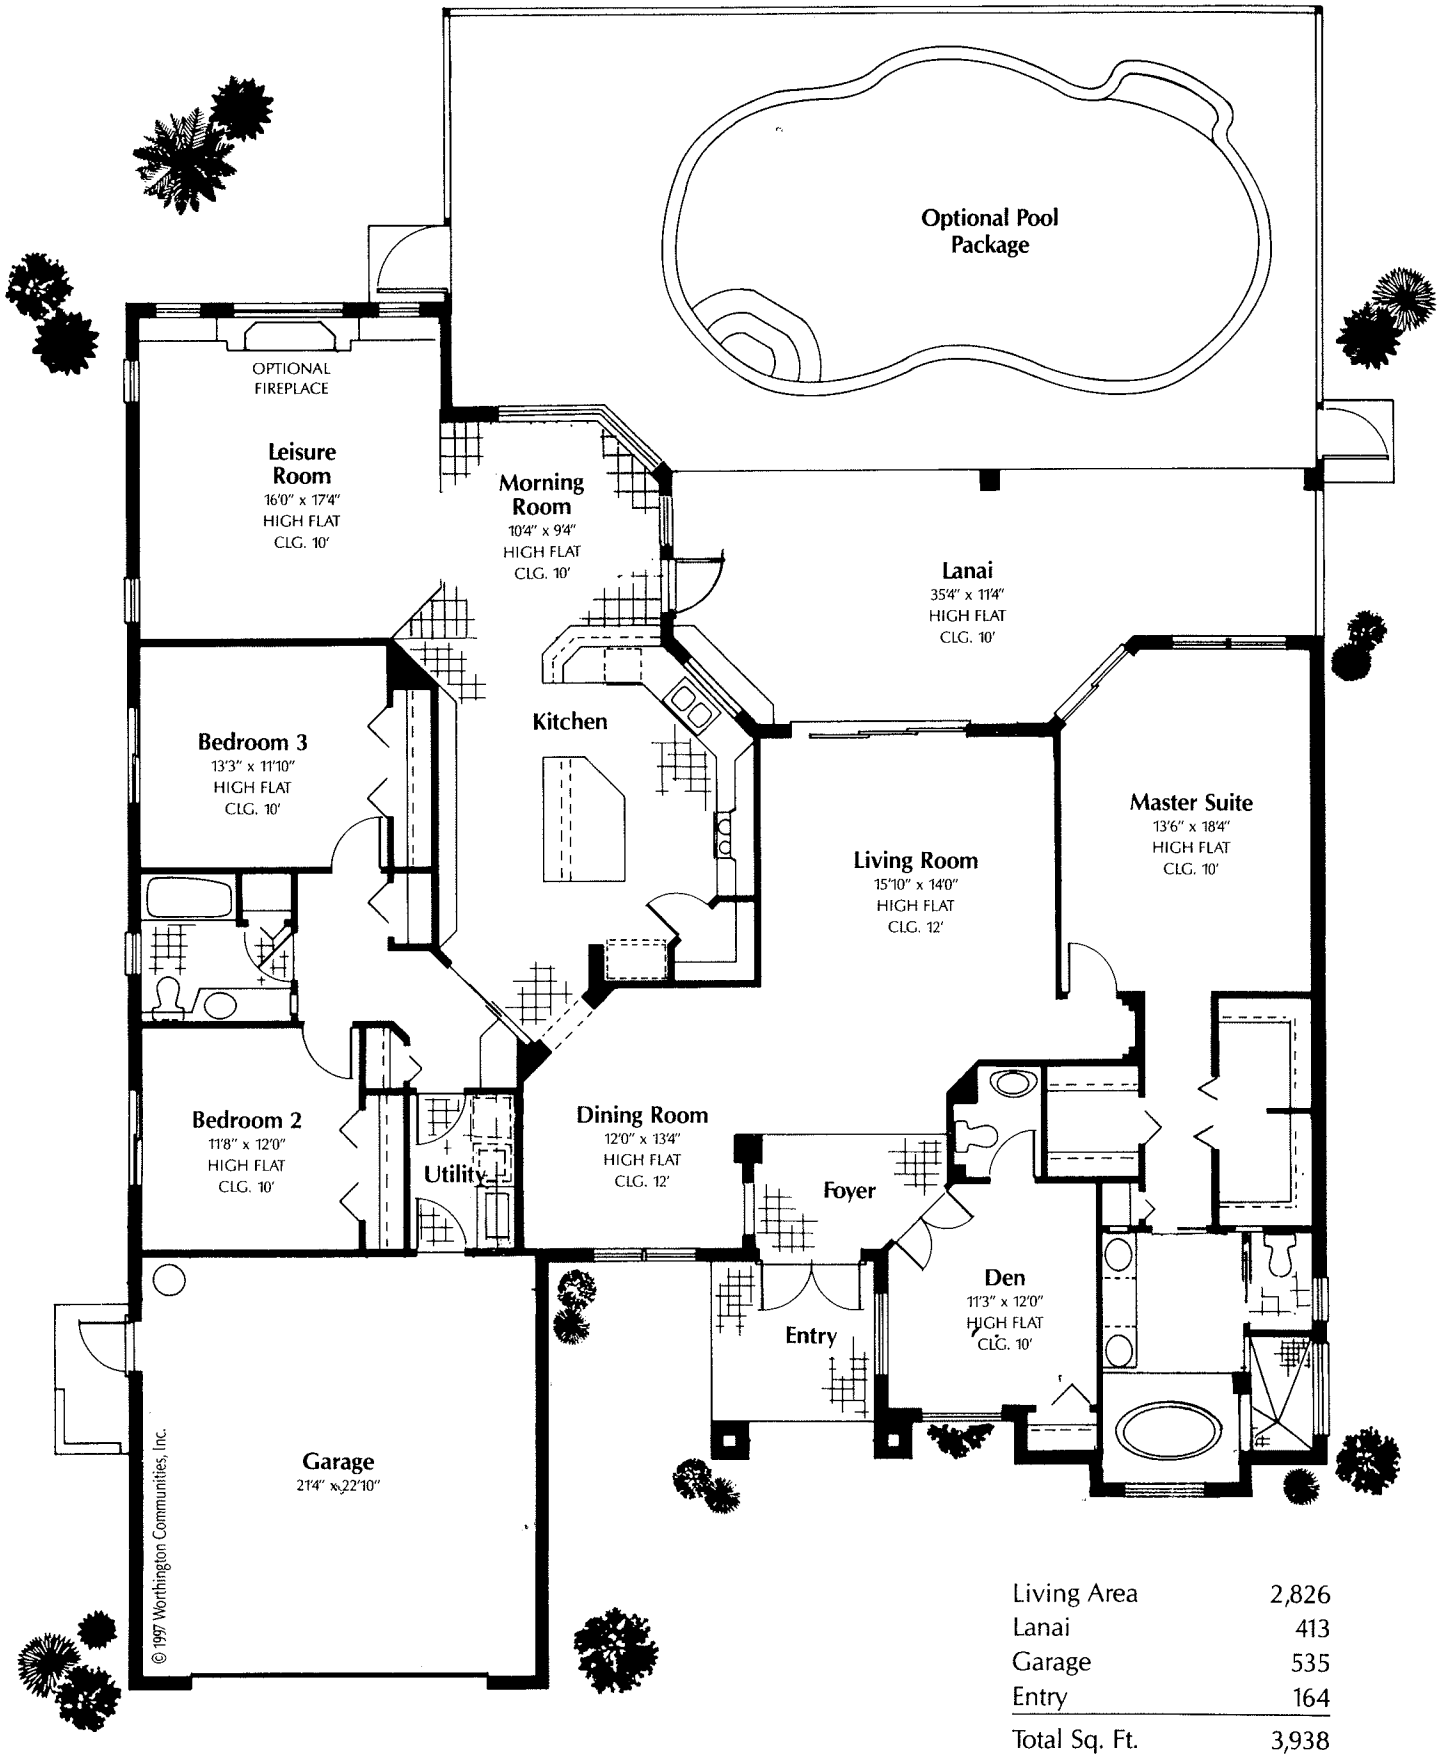

Cayman

Worthington Communities, Inc. reserves the right to make modifications to floor plans, materials and specifications without notice. Dimensions are approximate. Illustrations are artist renderings only.

Cayman

Living Area	2,826
Lanai	413
Garage	535
Entry	164
Total Sq. Ft.	3,938

© 1997 Worthington Communities, Inc.

Worthington Communities, Inc. reserves the right to make modifications to floor plans, materials and specifications without notice. Dimensions are approximate. Illustrations are artist renderings only.