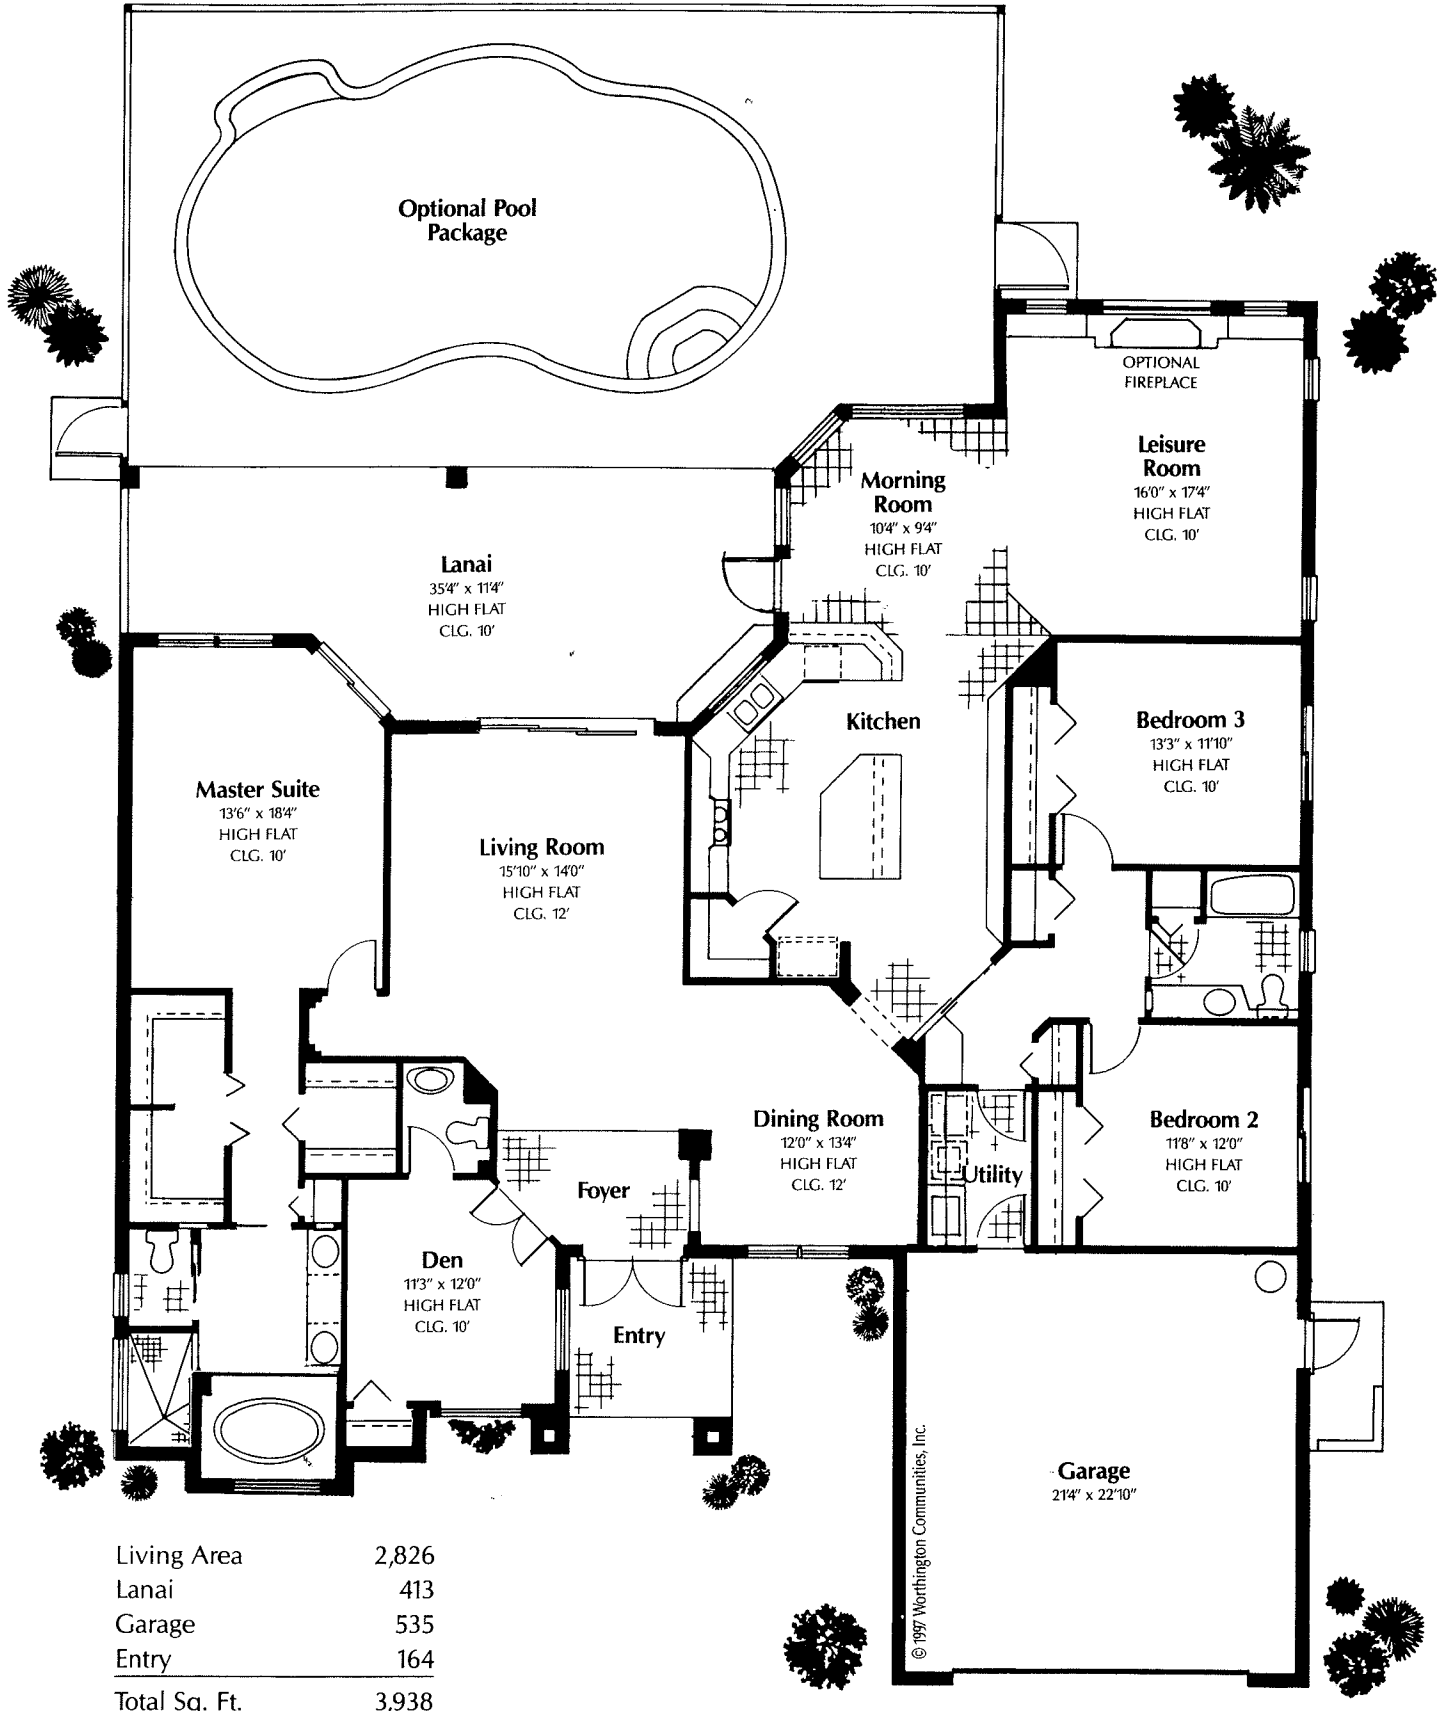

Cayman

Worthington Communities, Inc. reserves the right to make modifications to floor plans, materials and specifications without notice. Dimensions are approximate. Illustrations are artist renderings only.

Cayman

Living Area	2,826
Lanai	413
Garage	535
Entry	164
Total Sq. Ft.	3,938

© 1997 Worthington Communities, Inc.

Worthington Communities, Inc. reserves the right to make modifications to floor plans, materials and specifications without notice. Dimensions are approximate. Illustrations are artist renderings only.