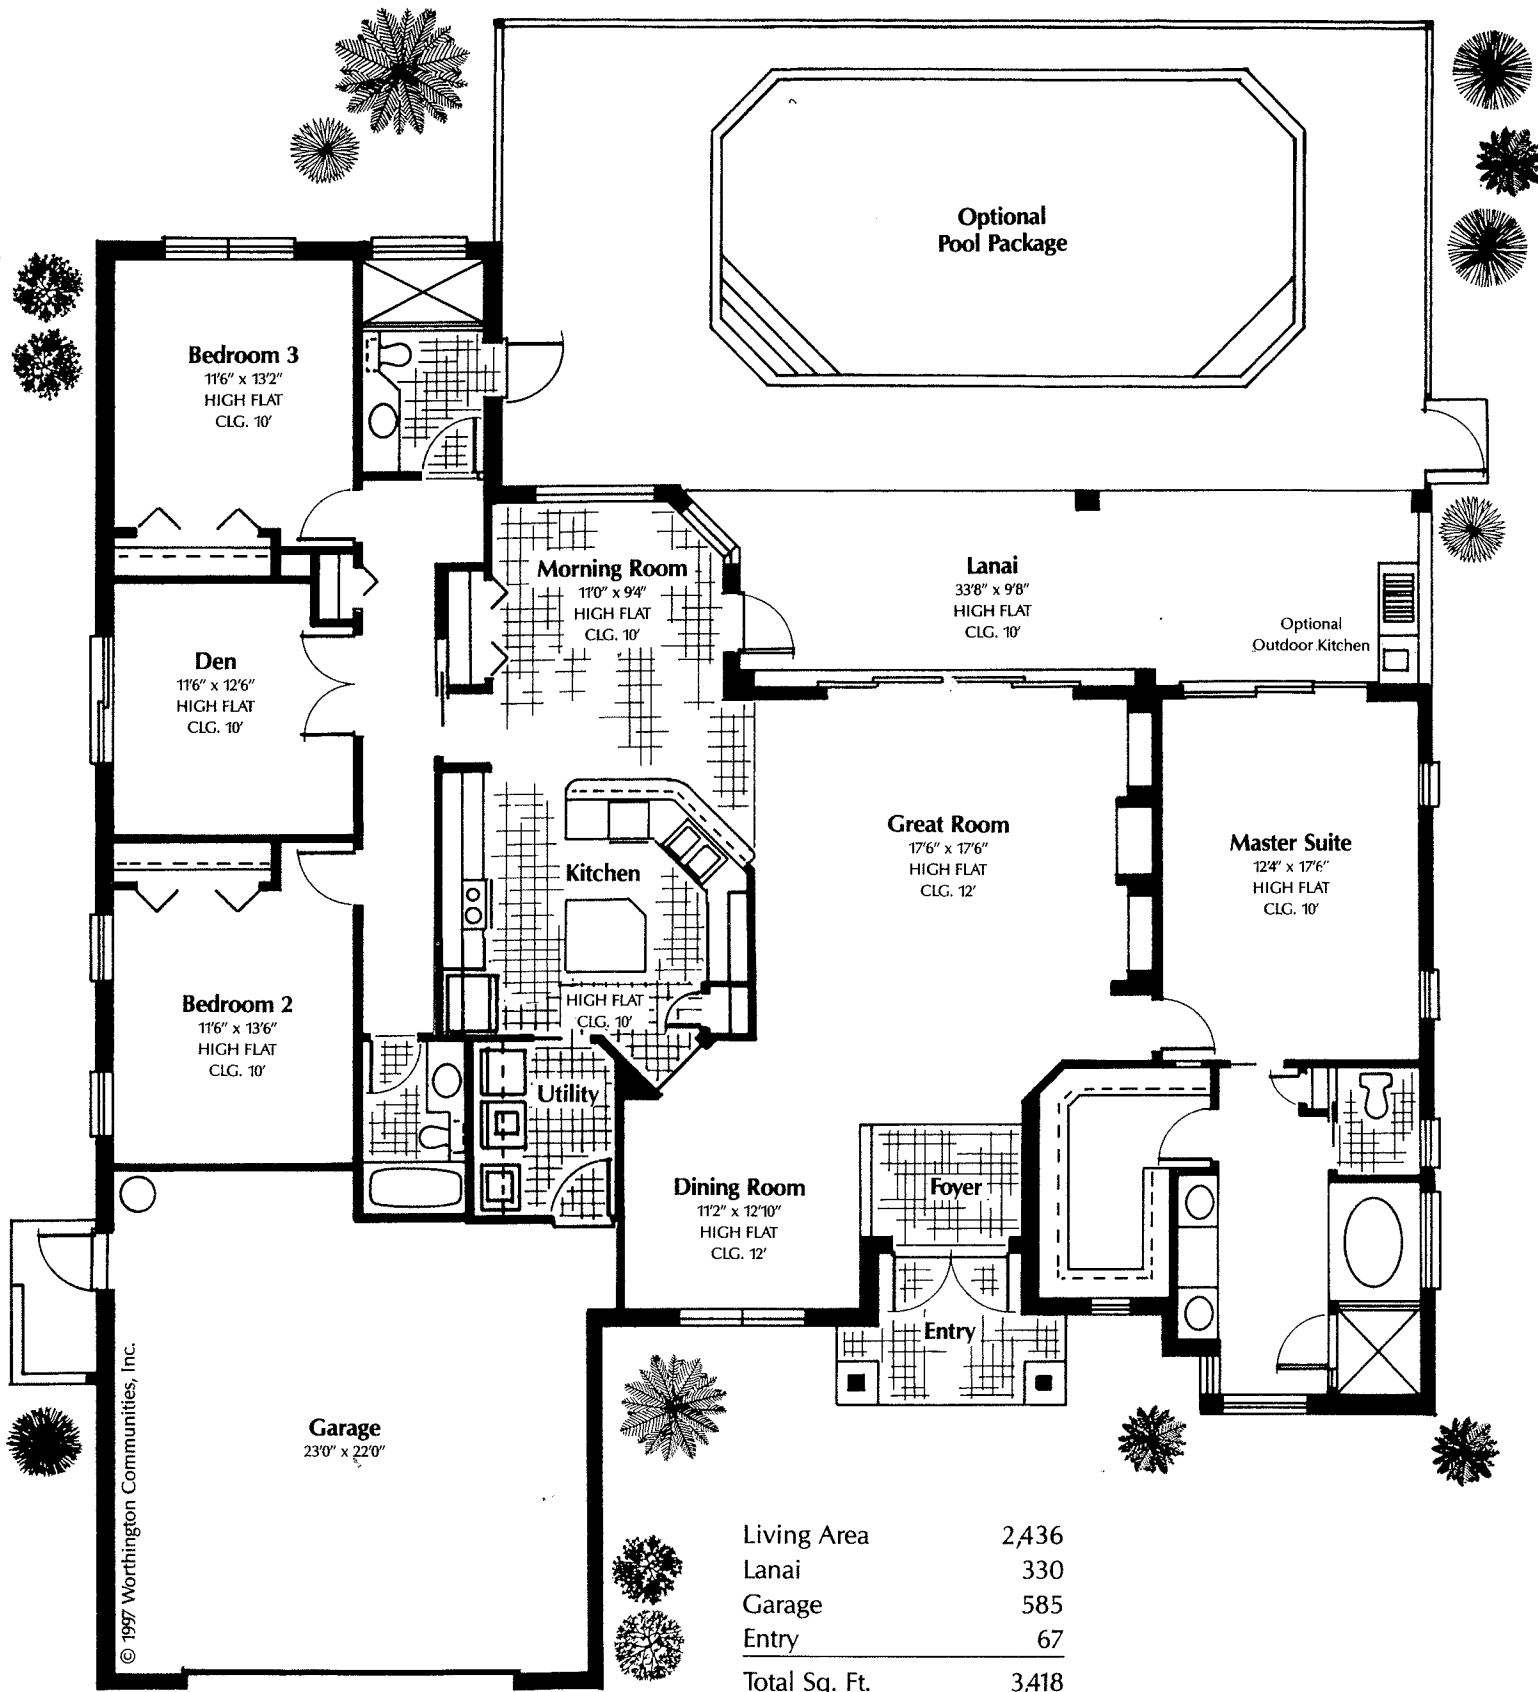

Windemere

© 1997 Worthington Communities, Inc.

Living Area	2,436
Lanai	330
Garage	585
Entry	67
Total Sq. Ft.	3,418

Worthington Communities, Inc. reserves the right to make modifications to floor plans, materials and specifications without notice. Dimensions are approximate. Illustrations are artist renderings only.