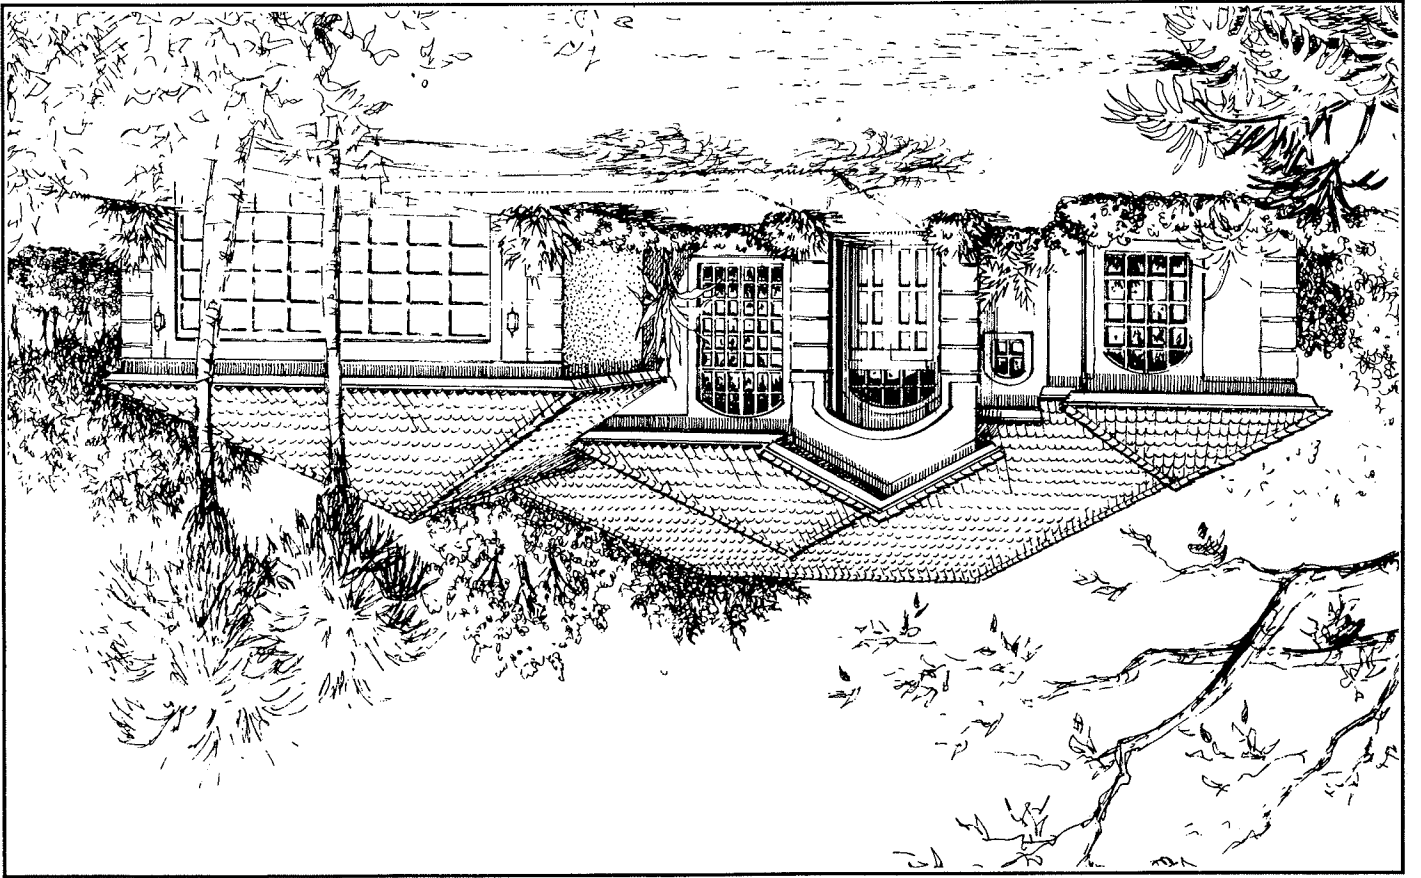

Windemere

© 1997 Worthington Communities, Inc.

Living Area	2,436
Lanai	330
Garage	585
Entry	67
Total Sq. Ft.	3,418

Worthington Communities, Inc. reserves the right to make modifications to floor plans, materials and specifications without notice. Dimensions are approximate. Illustrations are artist renderings only.