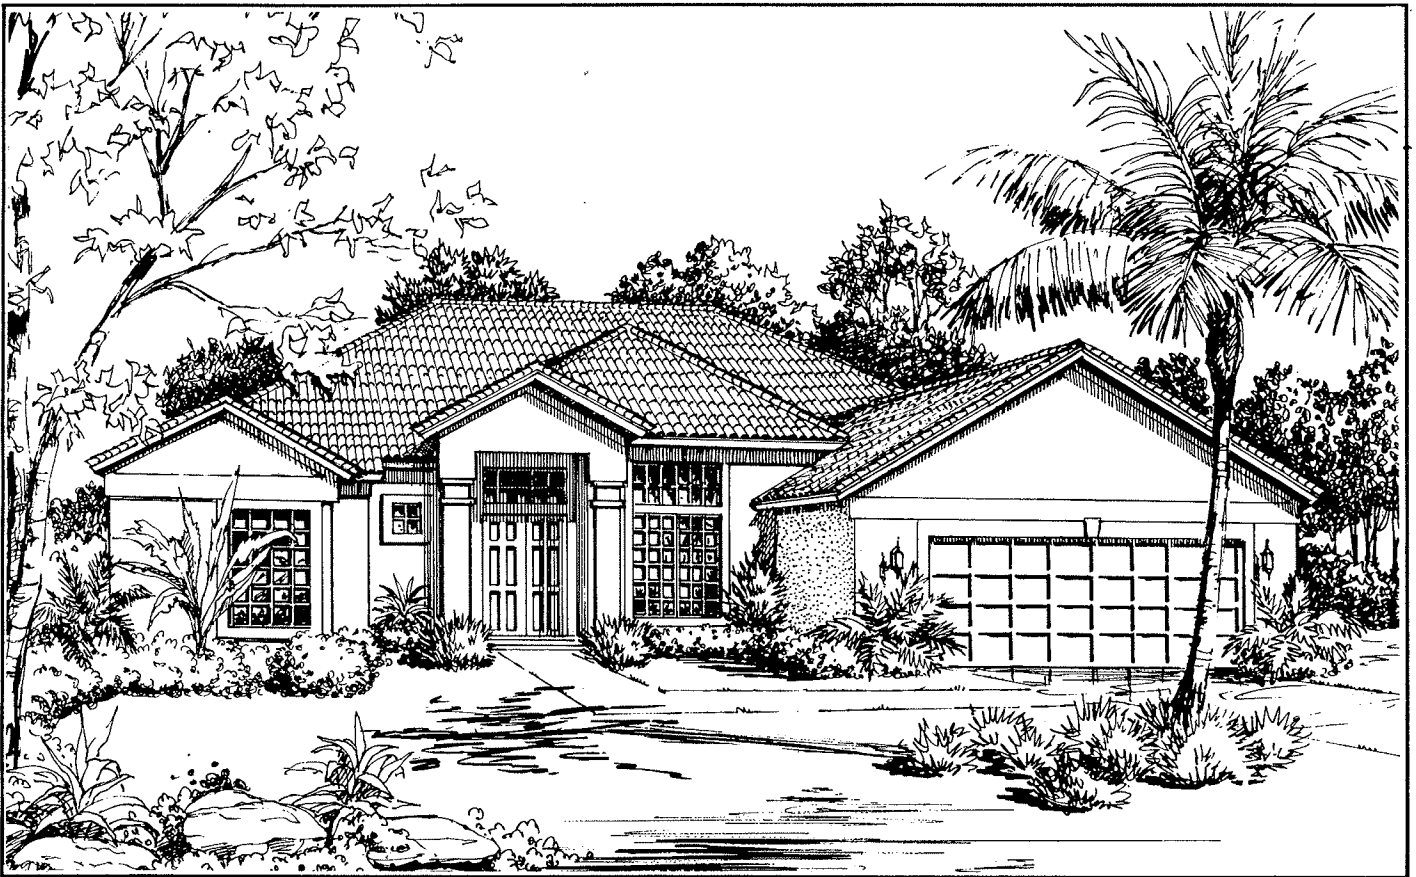

VANDERBILT COUNTRY CLUB

Windemere

Estate Home

A

W WORTHINGTONTM
COMMUNITIES

Continuing The Tradition Of Excellence.

C

B

Windemere

© 1997 Worthington Communities, Inc.

Living Area	2,436
Lanai	330
Garage	585
Entry	67
Total Sq. Ft.	3,418

Worthington Communities, Inc. reserves the right to make modifications to floor plans, materials and specifications without notice. Dimensions are approximate. Illustrations are artist renderings only.