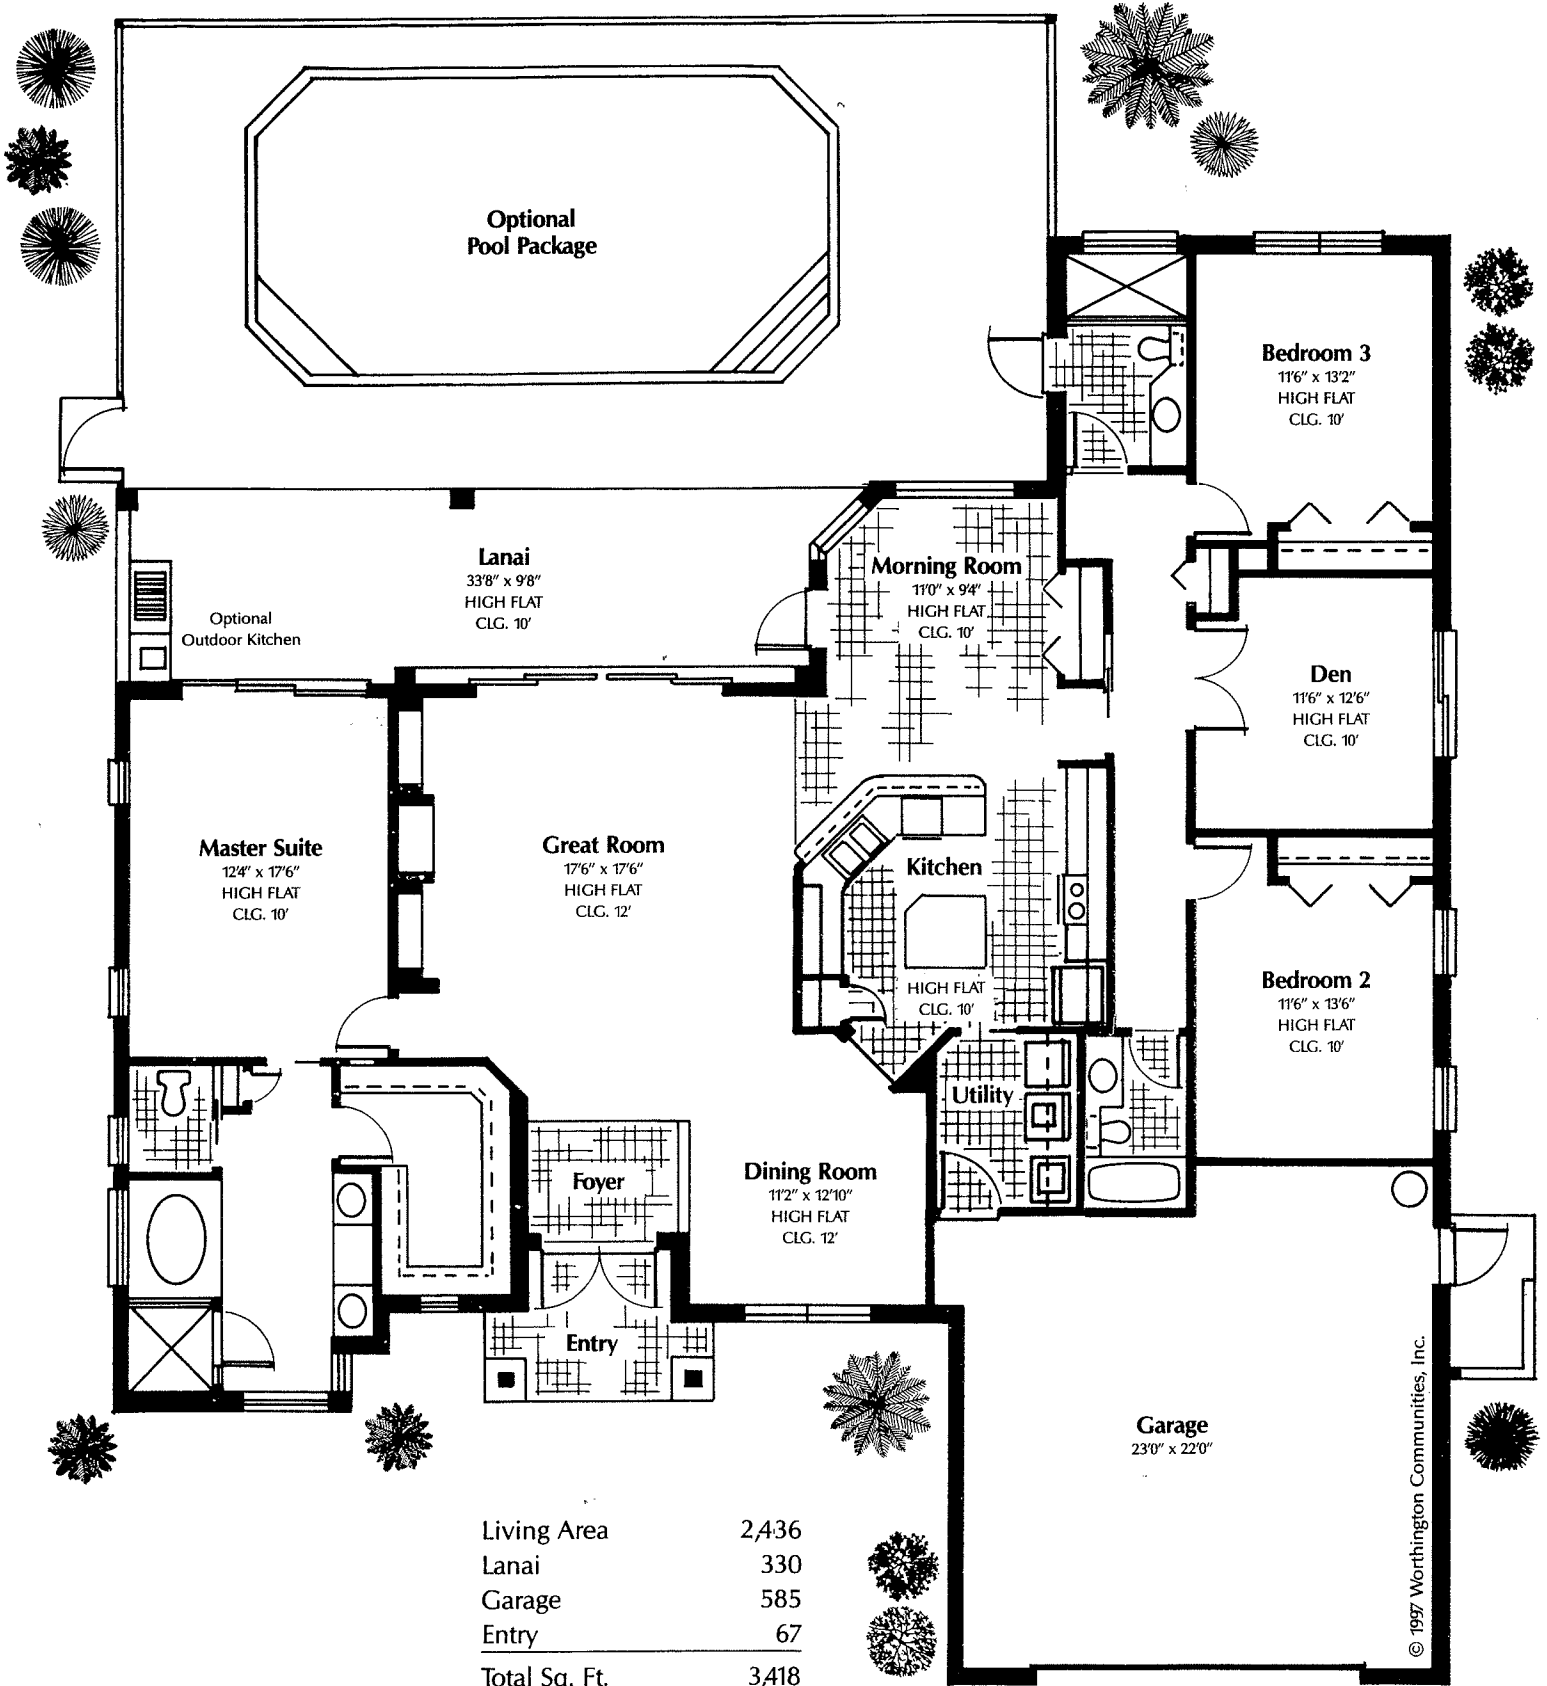

Windemere

© 1997 Worthington Communities, Inc.

Living Area	2,436
Lanai	330
Garage	585
Entry	67
Total Sq. Ft.	3,418

Worthington Communities, Inc. reserves the right to make modifications to floor plans, materials and specifications without notice. Dimensions are approximate. Illustrations are artist renderings only.