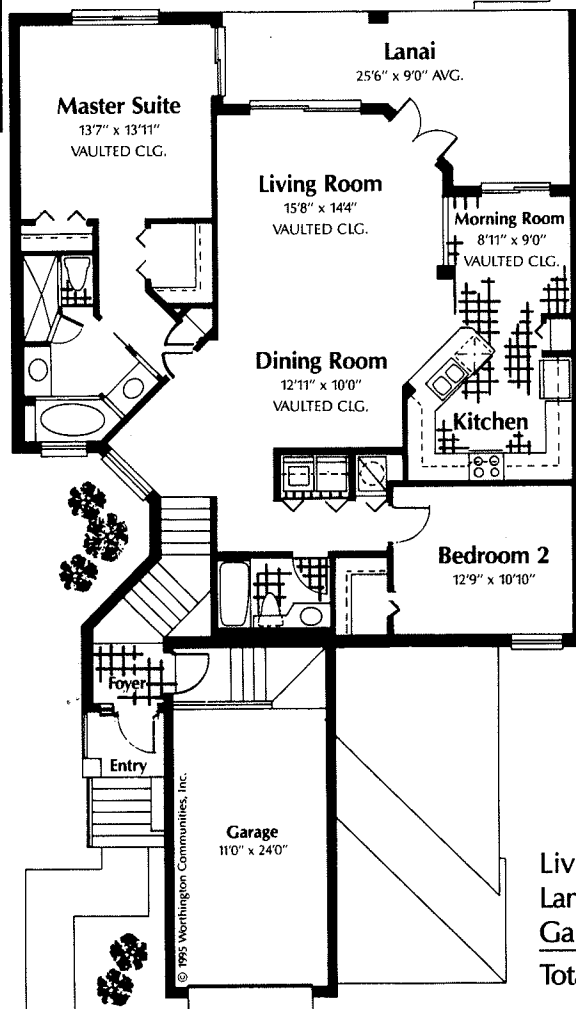

VANDERBILT COUNTRY CLUB

Wedgewood

Carriage Homes

W WORTHINGTON™
COMMUNITIES

Continuing The Tradition Of Excellence.

Oxford

Living Area	1,856
Lanai	160
Garage	331
Total Sq. Ft.	2,347

Newport

Living Area	2,115
Lanai	160
Garage	340
Total Sq. Ft.	2,615

Lancaster

Living Area	1,512
Lanai	236
Garage	301
Total Sq. Ft.	2,049

Lancaster III

Living Area	1,759
Lanai	236
Garage	338
Total Sq. Ft.	2,333

Lancaster II

Living Area	1,558
Lanai	236
Garage	338
Total Sq. Ft.	2,132

Nottingham

Nottingham II

Living Area	1,724
Lanai	266
Garage	342
Total Sq. Ft.	2,352

Living Area	1,857
Lanai	259
Garage	366
Total Sq. Ft.	2,482

TYPE II BUILDING FLOOR PLAN

First Floor

Second Floor

TYPE V BUILDING FLOOR PLAN

First Floor

Second Floor