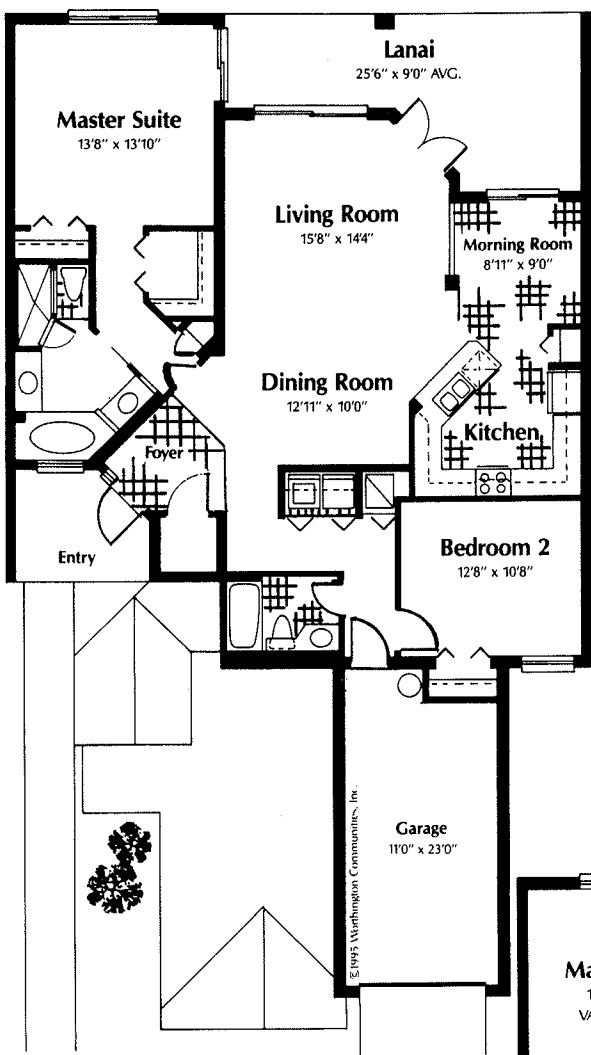

VANDERBILT COUNTRY CLUB

Wedgewood

Carriage Homes

W WORTHINGTON™
COMMUNITIES

Continuing The Tradition Of Excellence.

Oxford

Living Area	1,856
Lanai	160
Garage	331
Total Sq. Ft.	2,347

Newport

Living Area	2,115
Lanai	160
Garage	340
Total Sq. Ft.	2,615

Lancaster

Living Area	1,512
Lanai	236
Garage	301
Total Sq. Ft.	2,049

Lancaster III

Living Area	1,759
Lanai	236
Garage	338
Total Sq. Ft.	2,333

Lancaster II

Living Area	1,558
Lanai	236
Garage	338
Total Sq. Ft.	2,132

Nottingham

Nottingham II

Living Area	1,724
Lanai	266
Garage	342
Total Sq. Ft.	2,352

Living Area	1,857
Lanai	259
Garage	366
Total Sq. Ft.	2,482

TYPE II BUILDING FLOOR PLAN

First Floor

Second Floor

TYPE V BUILDING FLOOR PLAN

First Floor

Second Floor