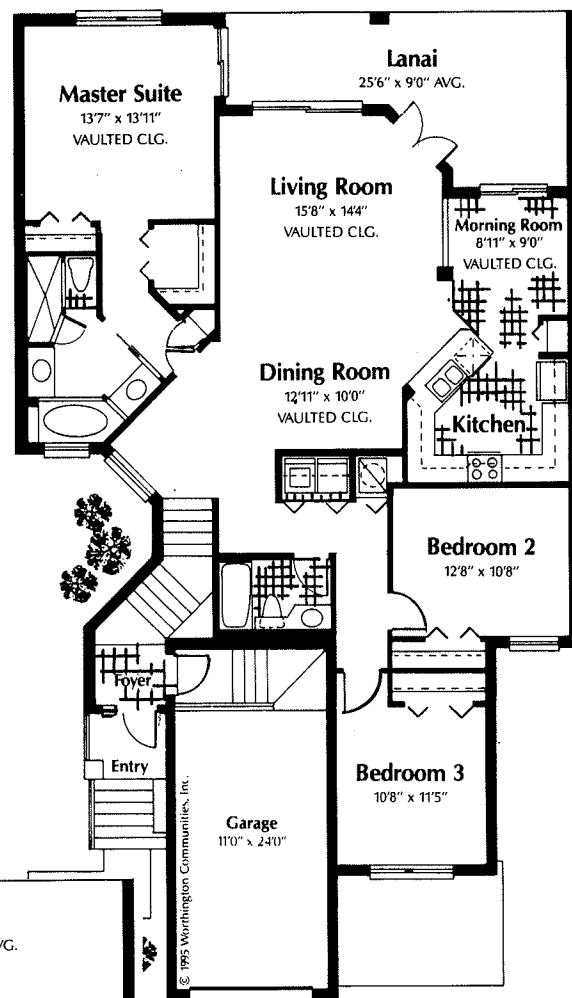

VANDERBILT COUNTRY CLUB

Wedgewood

Carriage Homes

W WORTHINGTON™
COMMUNITIES

Continuing The Tradition Of Excellence.

Oxford

Living Area	1,856
Lanai	160
Garage	331
Total Sq. Ft.	2,347

Newport

Living Area	2,115
Lanai	160
Garage	340
Total Sq. Ft.	2,615

Lancaster

Living Area	1,512
Lanai	236
Garage	301
Total Sq. Ft.	2,049

Lancaster III

Living Area	1,759
Lanai	236
Garage	338
Total Sq. Ft.	2,333

Lancaster II

Living Area	1,558
Lanai	236
Garage	338
Total Sq. Ft.	2,132

Nottingham

Nottingham II

Living Area	1,724
Lanai	266
Garage	342
Total Sq. Ft.	2,352

Living Area	1,857
Lanai	259
Garage	366
Total Sq. Ft.	2,482

TYPE II BUILDING FLOOR PLAN

First Floor

Second Floor

TYPE V BUILDING FLOOR PLAN

First Floor

Second Floor