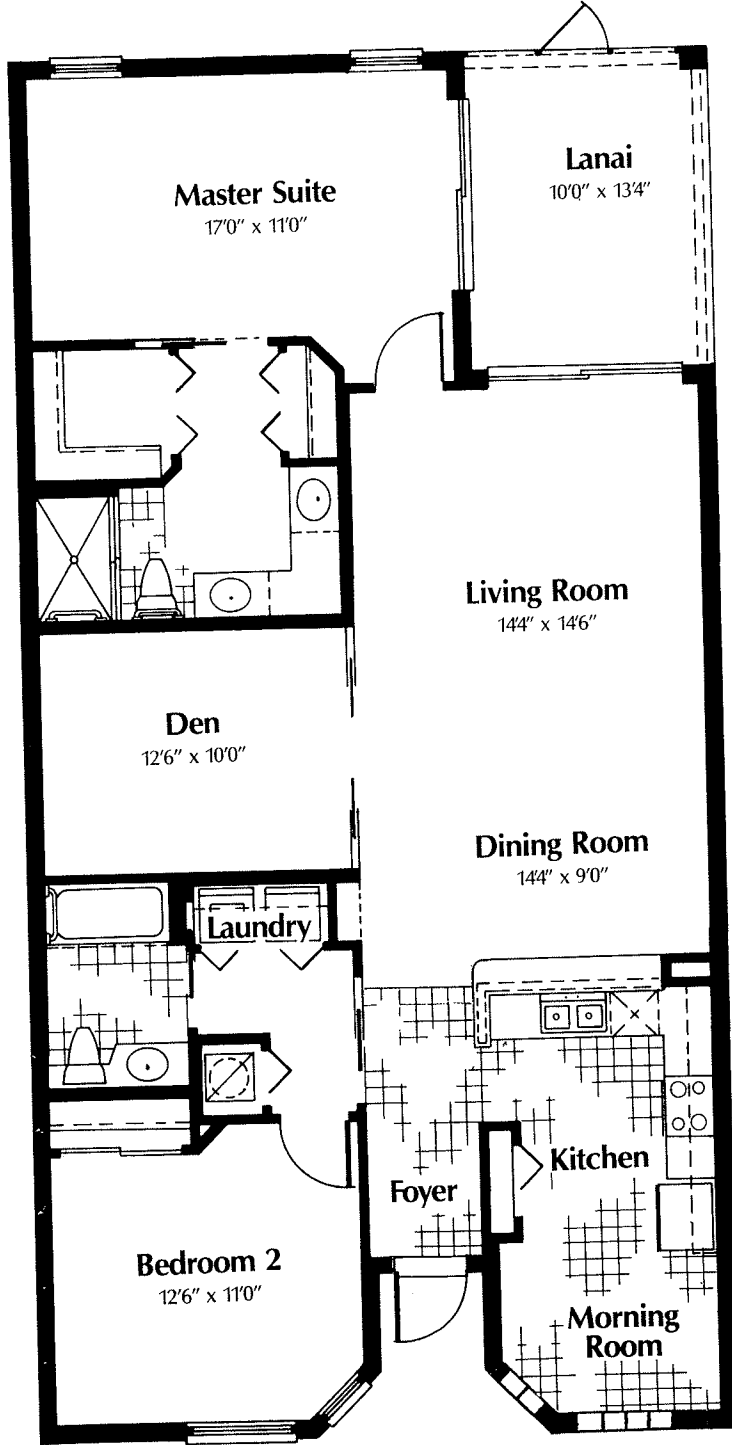

VANDERBILT COUNTRY CLUB

Waterford Condominiums

W WORTHINGTON™
COMMUNITIES

Continuing The Tradition Of Excellence.

Hampton

Living Area	1,282
Lanai	95
Total Sq. Ft.	1,377

Aston

Living Area	1,440
Lanai	133
<hr/> Total Sq. Ft.	<hr/> 1,573

Brighton

Living Area	1,700
Lanai w/Storage	243
Total Sq. Ft.	1,943

Worthington Communities, Inc. reserves the right to make modifications to floor plans, materials, and specifications without notice. Dimensions are approximate. Illustrations are artist renderings only. ORAL REPRESENTATIONS CANNOT BE RELIED UPON AS CORRECTLY STATING REPRESENTATIONS OF THE DEVELOPER. FOR CORRECT REPRESENTATIONS, MAKE REFERENCE TO THE DOCUMENTS REQUIRED BY SECTION 718.503, FLORIDA STATUTES, TO BE FURNISHED BY A DEVELOPER TO A BUYER OR LESSEE.