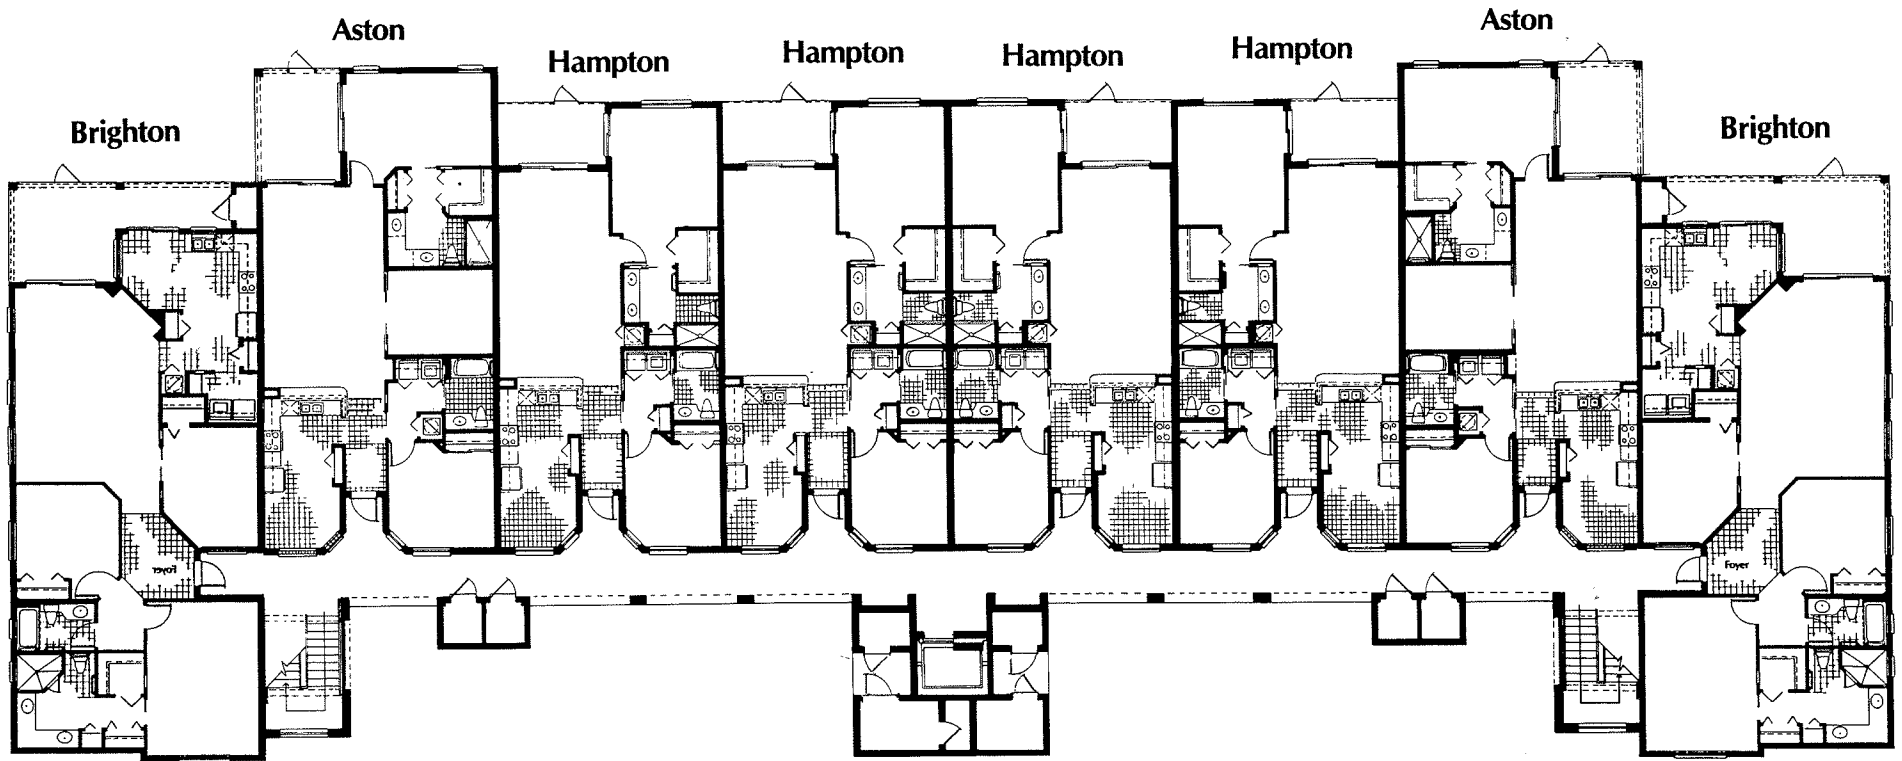

VANDERBILT COUNTRY CLUB

Waterford Condominiums

W WORTHINGTON™
COMMUNITIES

Continuing The Tradition Of Excellence.

Hampton

Living Area	1,282
Lanai	95
Total Sq. Ft.	1,377

Aston

Living Area	1,440
Lanai	133
<hr/> Total Sq. Ft.	<hr/> 1,573

Brighton

Living Area	1,700
Lanai w/Storage	243
Total Sq. Ft.	1,943

Worthington Communities, Inc. reserves the right to make modifications to floor plans, materials, and specifications without notice. Dimensions are approximate. Illustrations are artist renderings only. ORAL REPRESENTATIONS CANNOT BE RELIED UPON AS CORRECTLY STATING REPRESENTATIONS OF THE DEVELOPER. FOR CORRECT REPRESENTATIONS, MAKE REFERENCE TO THE DOCUMENTS REQUIRED BY SECTION 718.503, FLORIDA STATUTES, TO BE FURNISHED BY A DEVELOPER TO A BUYER OR LESSEE.