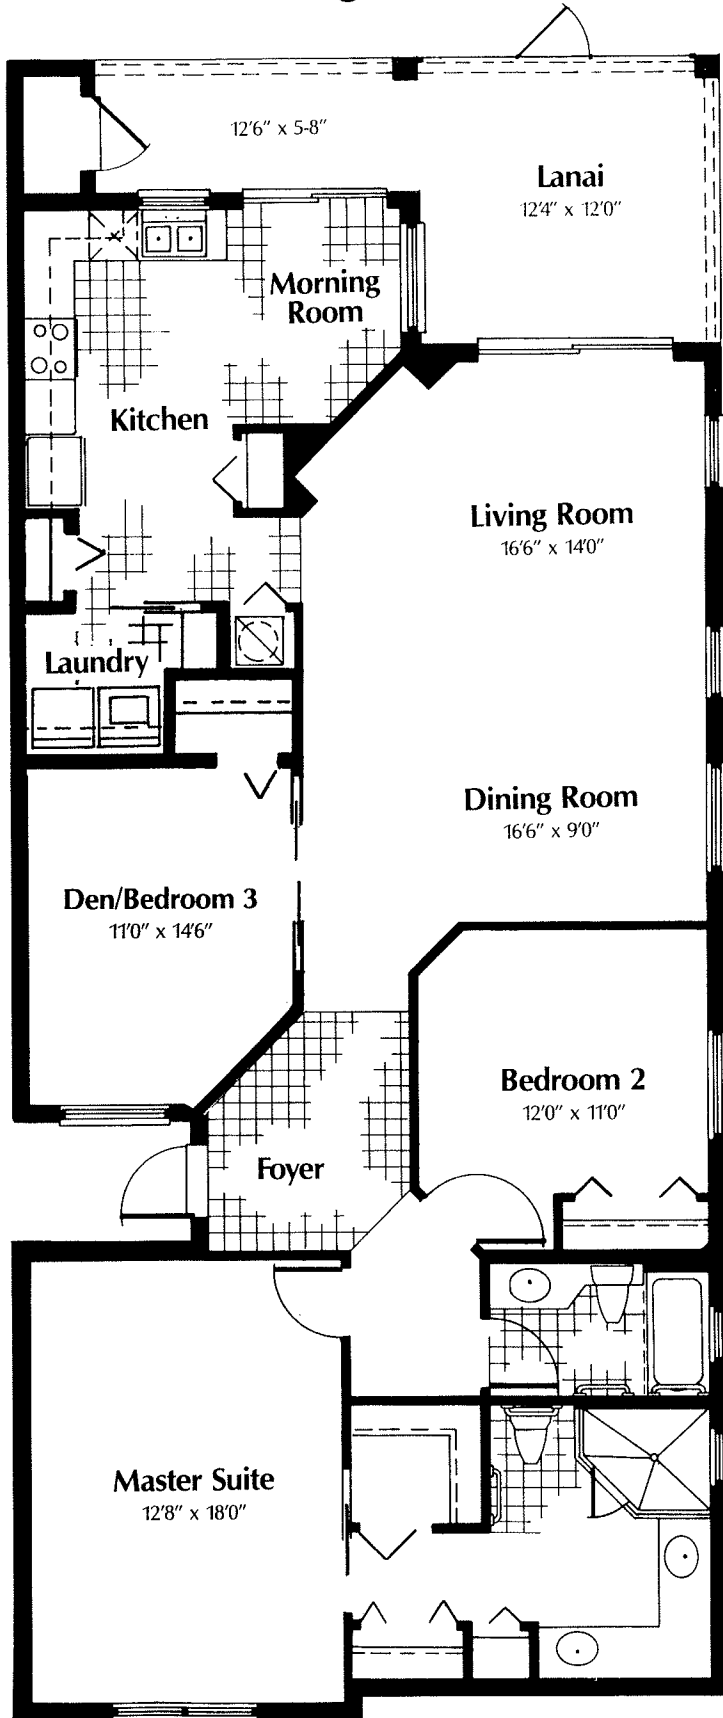

VANDERBILT COUNTRY CLUB

Waterford Condominiums

W WORTHINGTON™
COMMUNITIES

Continuing The Tradition Of Excellence.

Hampton

Living Area	1,282
Lanai	95
Total Sq. Ft.	1,377

Aston

Living Area	1,440
Lanai	133
<hr/> Total Sq. Ft.	<hr/> 1,573

Brighton

Living Area	1,700
Lanai w/Storage	243
Total Sq. Ft.	1,943

Worthington Communities, Inc. reserves the right to make modifications to floor plans, materials, and specifications without notice. Dimensions are approximate. Illustrations are artist renderings only. ORAL REPRESENTATIONS CANNOT BE RELIED UPON AS CORRECTLY STATING REPRESENTATIONS OF THE DEVELOPER. FOR CORRECT REPRESENTATIONS, MAKE REFERENCE TO THE DOCUMENTS REQUIRED BY SECTION 718.503, FLORIDA STATUTES, TO BE FURNISHED BY A DEVELOPER TO A BUYER OR LESSEE.