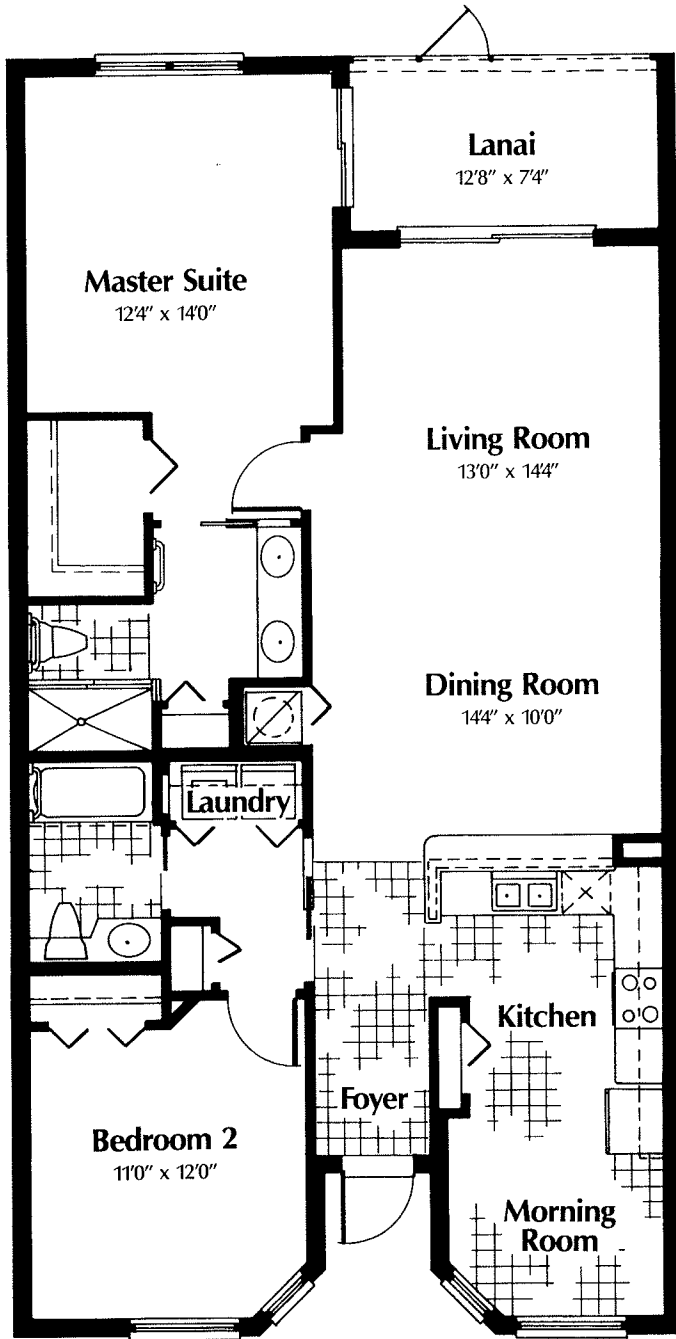

VANDERBILT COUNTRY CLUB

Waterford Condominiums

W WORTHINGTON™
COMMUNITIES

Continuing The Tradition Of Excellence.

Hampton

Living Area	1,282
Lanai	95
Total Sq. Ft.	1,377

Aston

Living Area	1,440
Lanai	133
<hr/> Total Sq. Ft.	<hr/> 1,573

Brighton

Living Area	1,700
Lanai w/Storage	243
Total Sq. Ft.	1,943

Worthington Communities, Inc. reserves the right to make modifications to floor plans, materials, and specifications without notice. Dimensions are approximate. Illustrations are artist renderings only. ORAL REPRESENTATIONS CANNOT BE RELIED UPON AS CORRECTLY STATING REPRESENTATIONS OF THE DEVELOPER. FOR CORRECT REPRESENTATIONS, MAKE REFERENCE TO THE DOCUMENTS REQUIRED BY SECTION 718.503, FLORIDA STATUTES, TO BE FURNISHED BY A DEVELOPER TO A BUYER OR LESSEE.