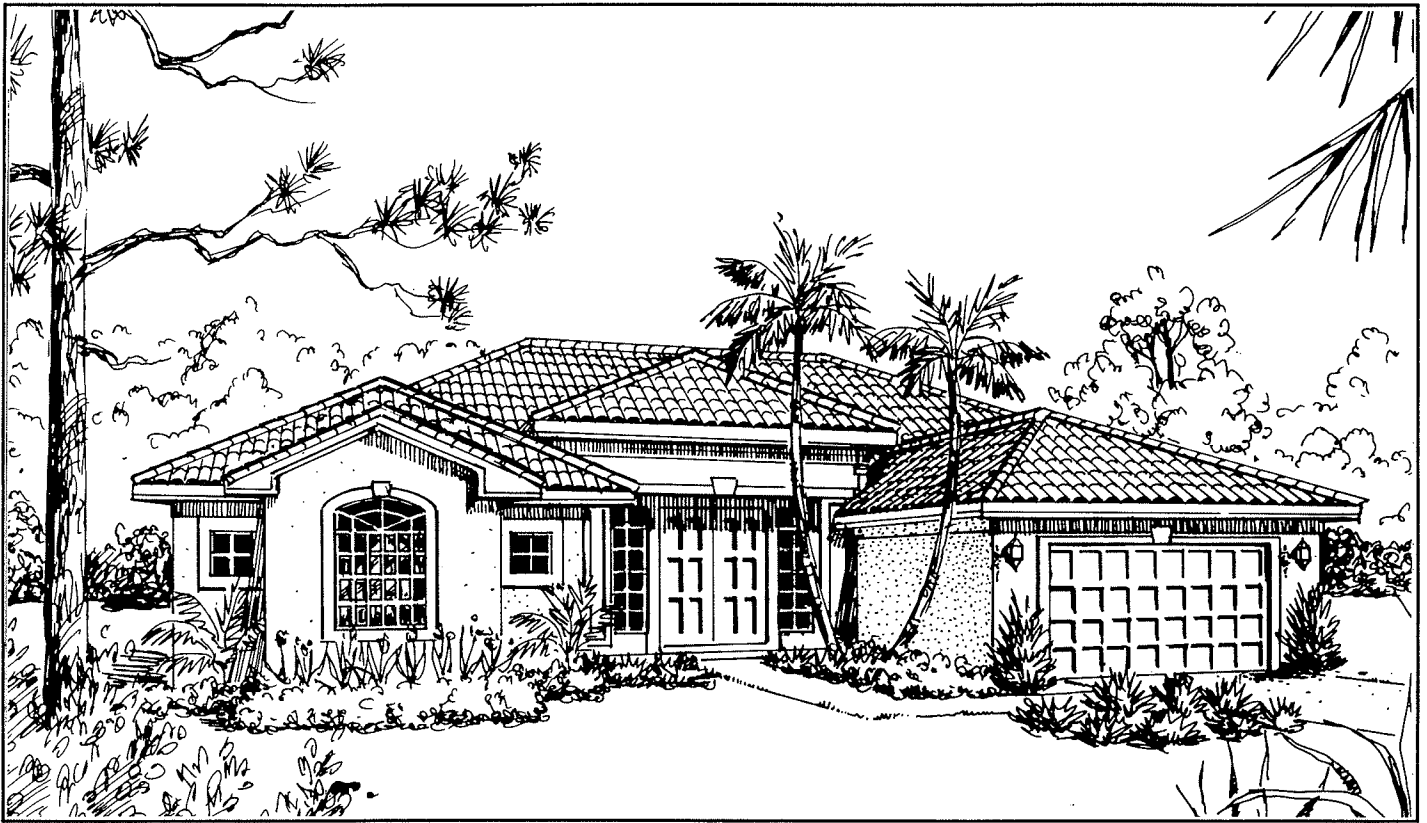

VANDERBILT COUNTRY CLUB

Riviera

Estate Home

W WORTHINGTON™
COMMUNITIES

Continuing The Tradition Of Excellence.

B

C

Riviera

Living Area	2,843
Lanai	211
Garage	615
Entry	82
Total Sq. Ft.	3,751

© 1997 Worthington Communities, Inc.

Worthington Communities, Inc. reserves the right to make modifications to floor plans, materials and specifications without notice. Dimensions are approximate. Illustrations are artist renderings only.