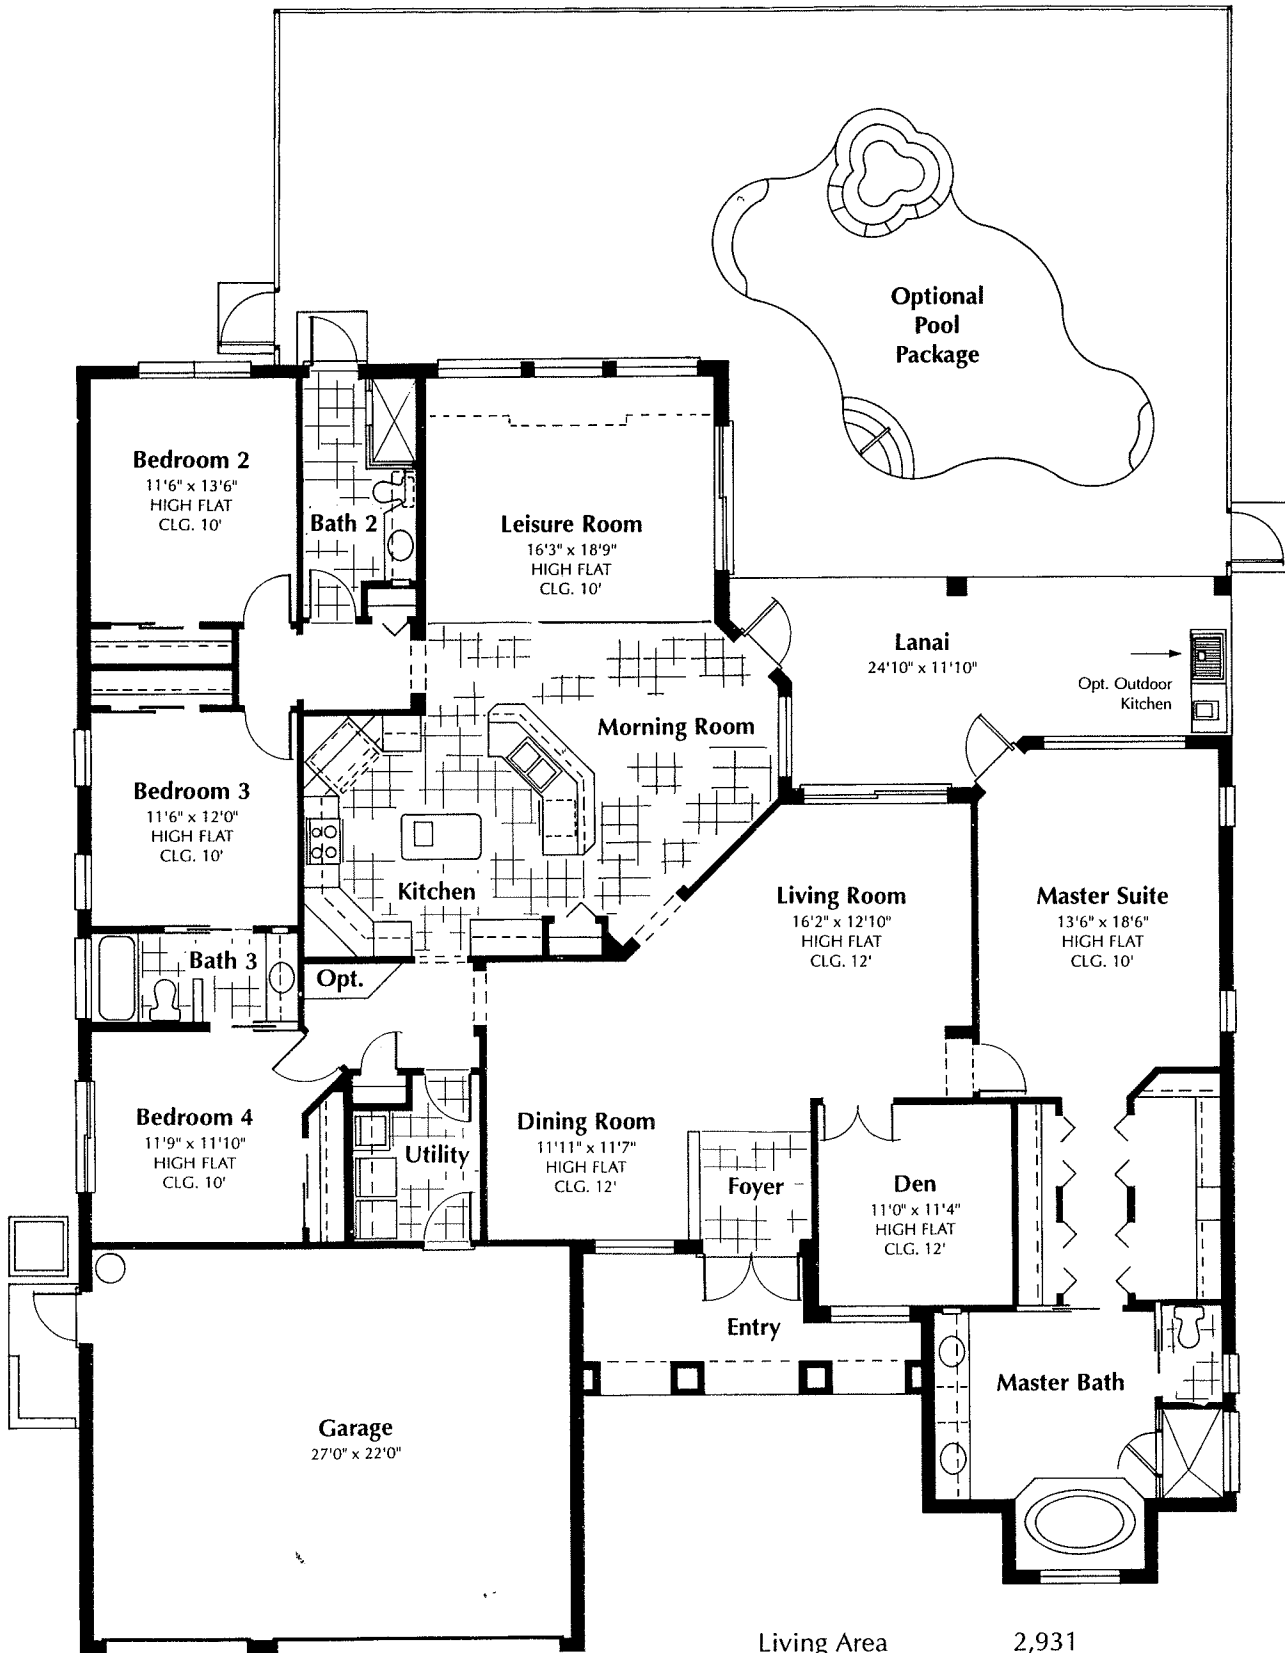

# Monaco

Living Area	2,931
Lanai	271
Garage	642
Entry	123
<b>Total Sq. Ft.</b>	<b>3,967</b>

Worthington Communities, Inc. reserves the right to make modifications to floor plans, materials and specifications without notice. Dimensions are approximate. Illustrations are artist renderings only.