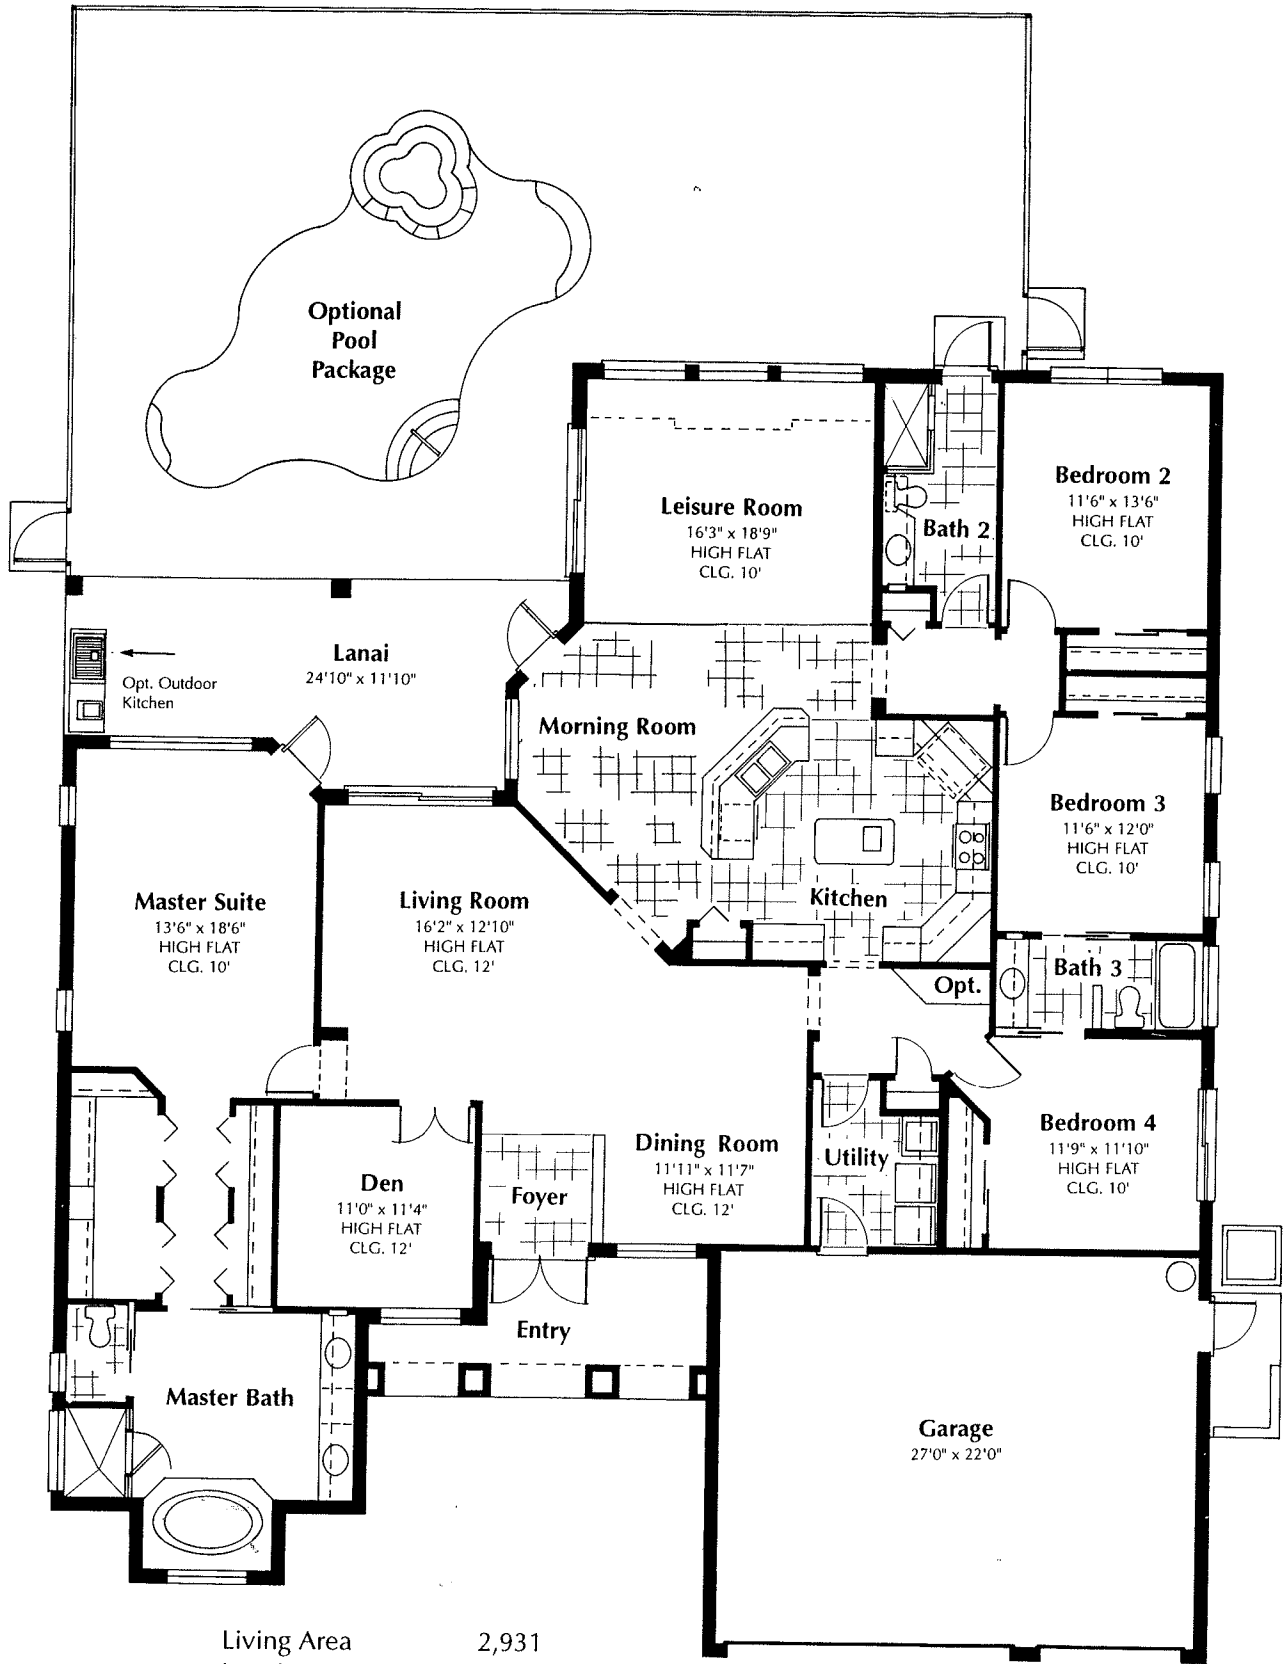

# Monaco

Living Area	2,931
Lanai	271
Garage	642
Entry	123
<b>Total Sq. Ft.</b>	<b>3,967</b>

Worthington Communities, Inc. reserves the right to make modifications to floor plans, materials and specifications without notice. Dimensions are approximate. Illustrations are artist renderings only.