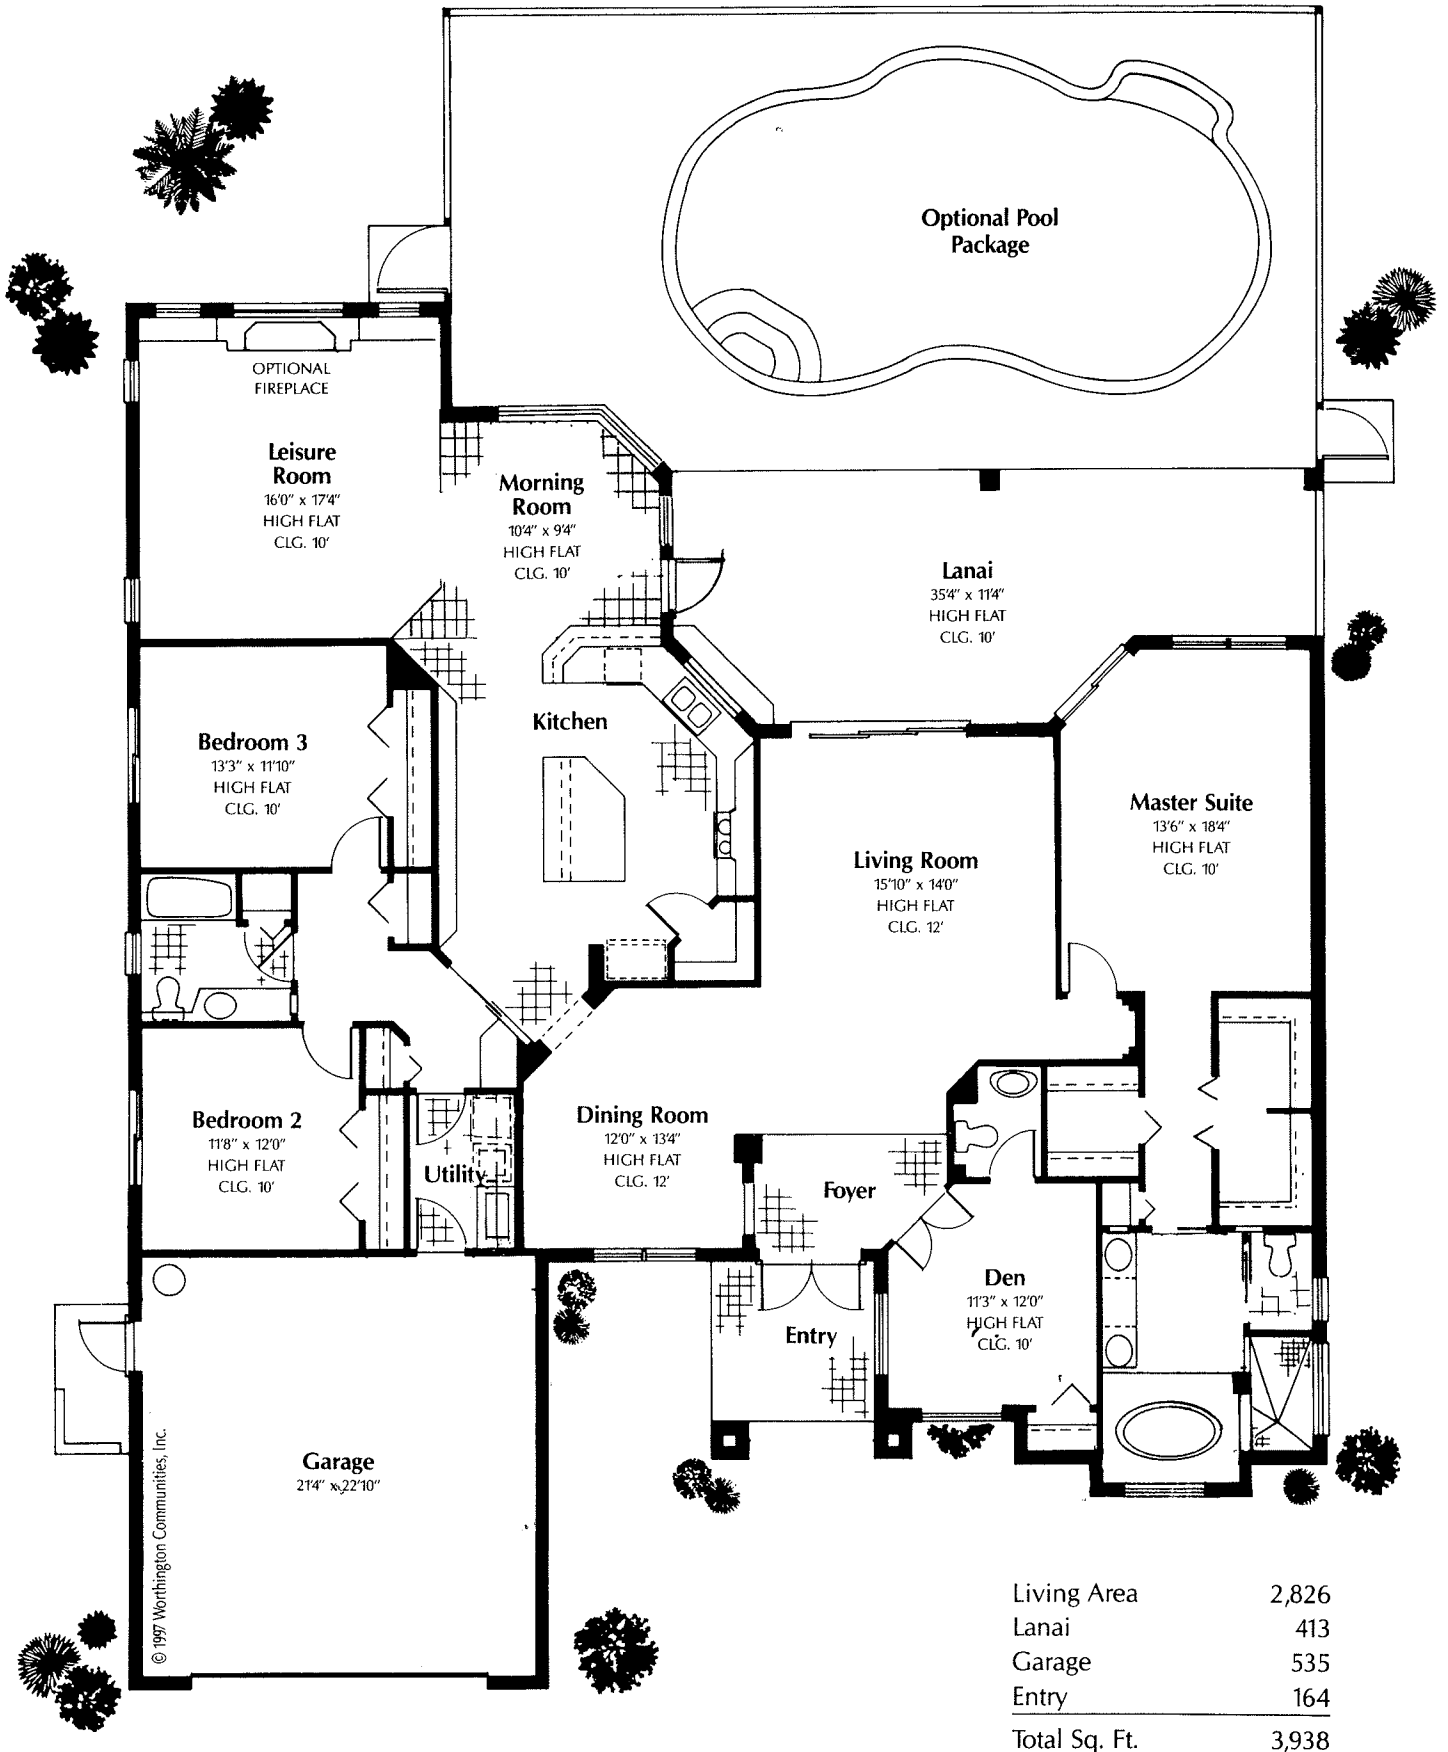

Cayman

Worthington Communities, Inc. reserves the right to make modifications to floor plans, materials and specifications without notice. Dimensions are approximate. Illustrations are artist renderings only.

Cayman

Living Area	2,826
Lanai	413
Garage	535
Entry	164
Total Sq. Ft.	3,938

© 1997 Worthington Communities, Inc.

Worthington Communities, Inc. reserves the right to make modifications to floor plans, materials and specifications without notice. Dimensions are approximate. Illustrations are artist renderings only.