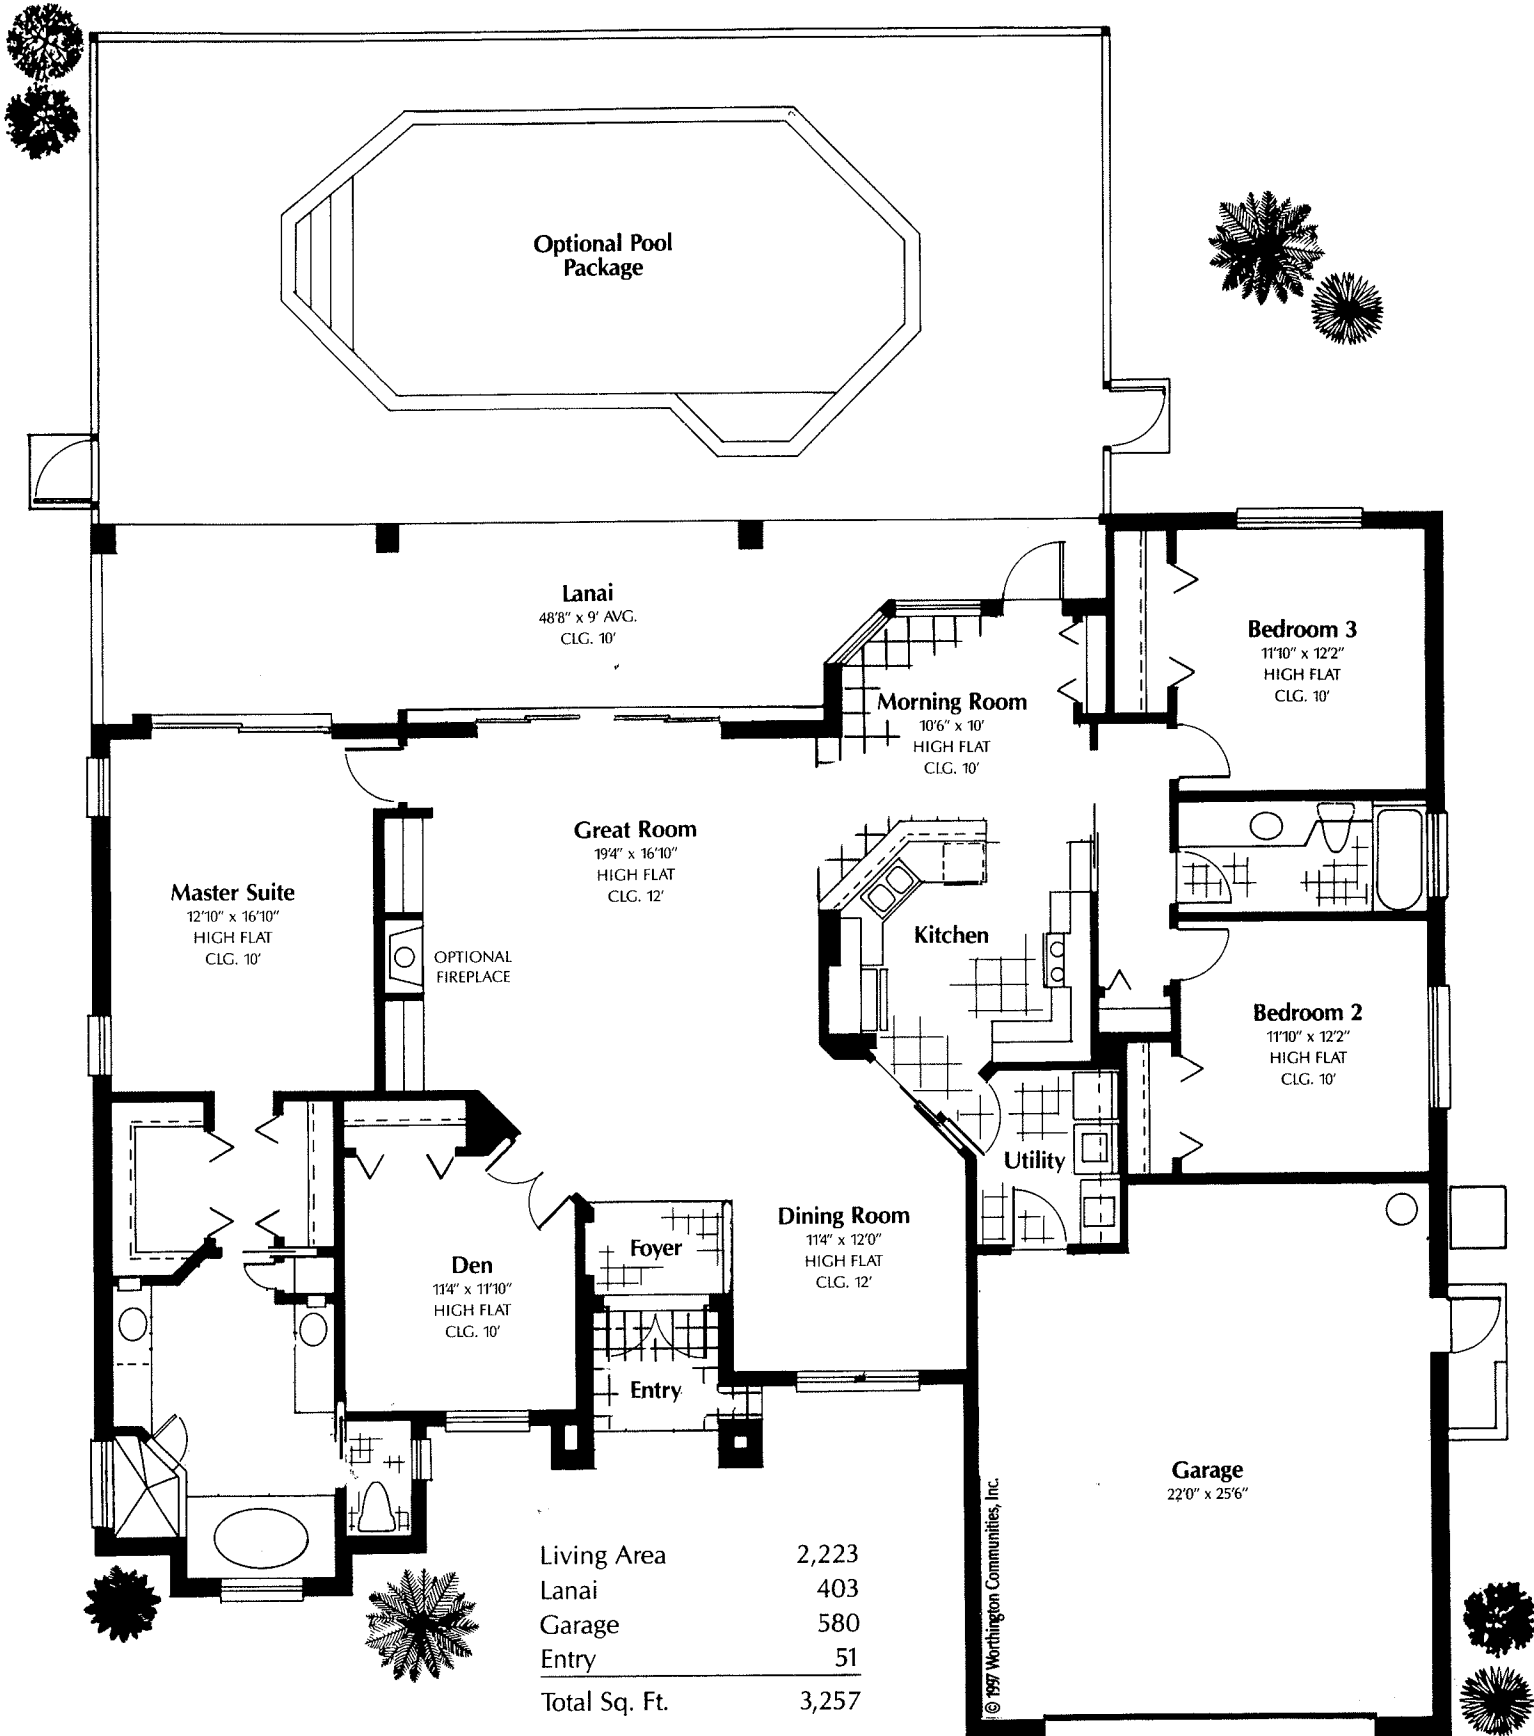

D

Carlisle

Worthington Communities, Inc. reserves the right to make modifications to floor plans, materials and specifications without notice. Dimensions are approximate. Illustrations are artist renderings only.

Living Area	2,223
Lanai	403
Garage	580
Entry	51
Total Sq. Ft.	3,257

© 1997 Worthington Communities, Inc.

Worthington Communities, Inc. reserves the right to make modifications to floor plans, materials and specifications without notice. Dimensions are approximate. Illustrations are artist renderings only.