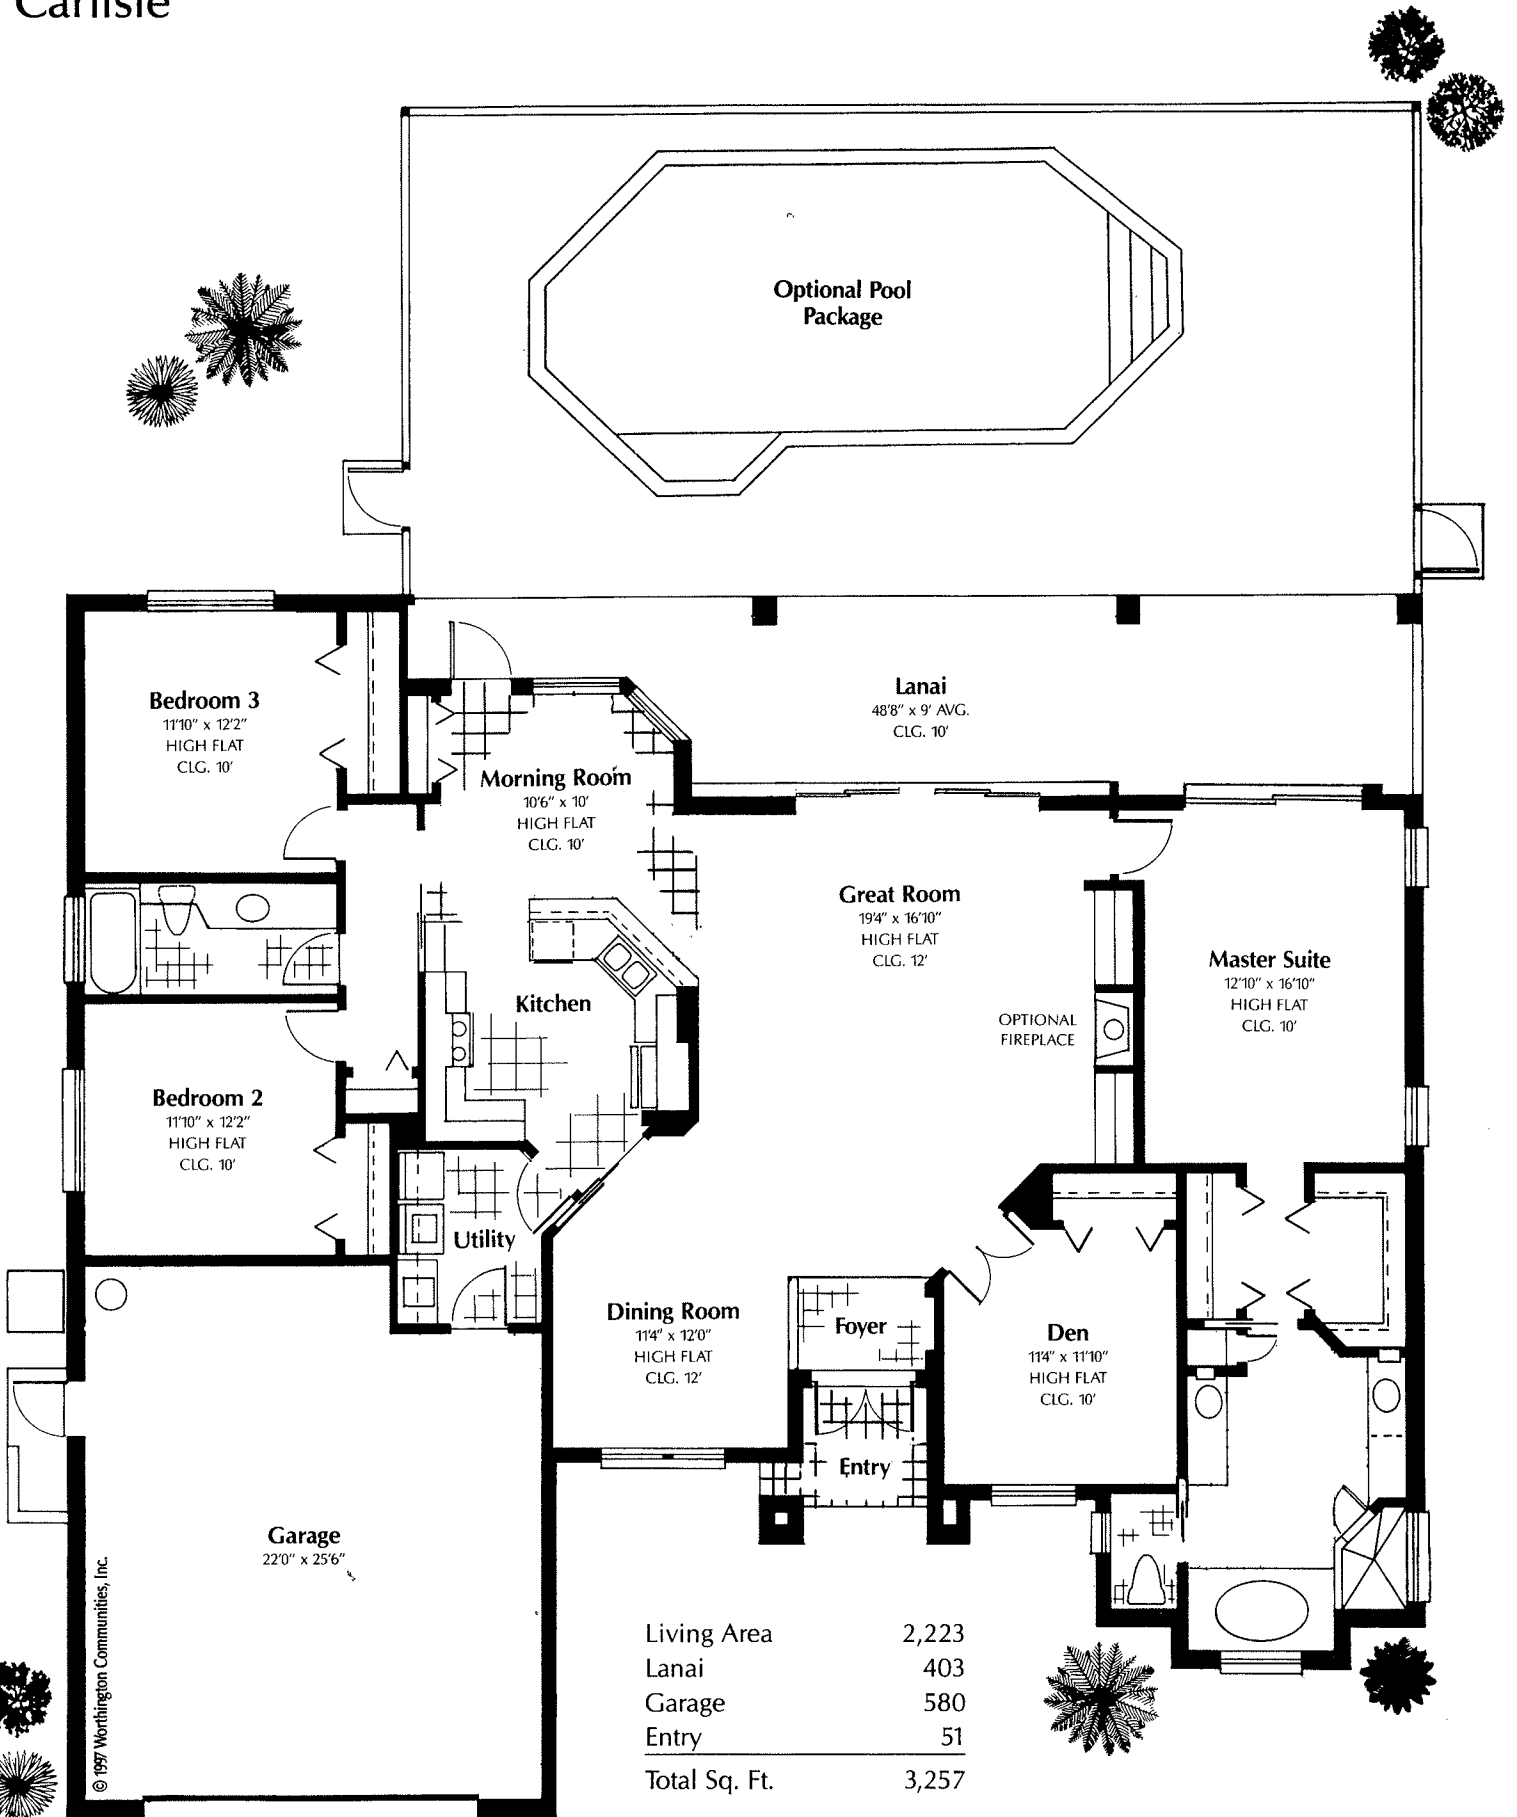

D

Carlisle

Worthington Communities, Inc. reserves the right to make modifications to floor plans, materials and specifications without notice. Dimensions are approximate. Illustrations are artist renderings only.

Living Area	2,223
Lanai	403
Garage	580
Entry	51
Total Sq. Ft.	3,257

© 1997 Worthington Communities, Inc.

Worthington Communities, Inc. reserves the right to make modifications to floor plans, materials and specifications without notice. Dimensions are approximate. Illustrations are artist renderings only.